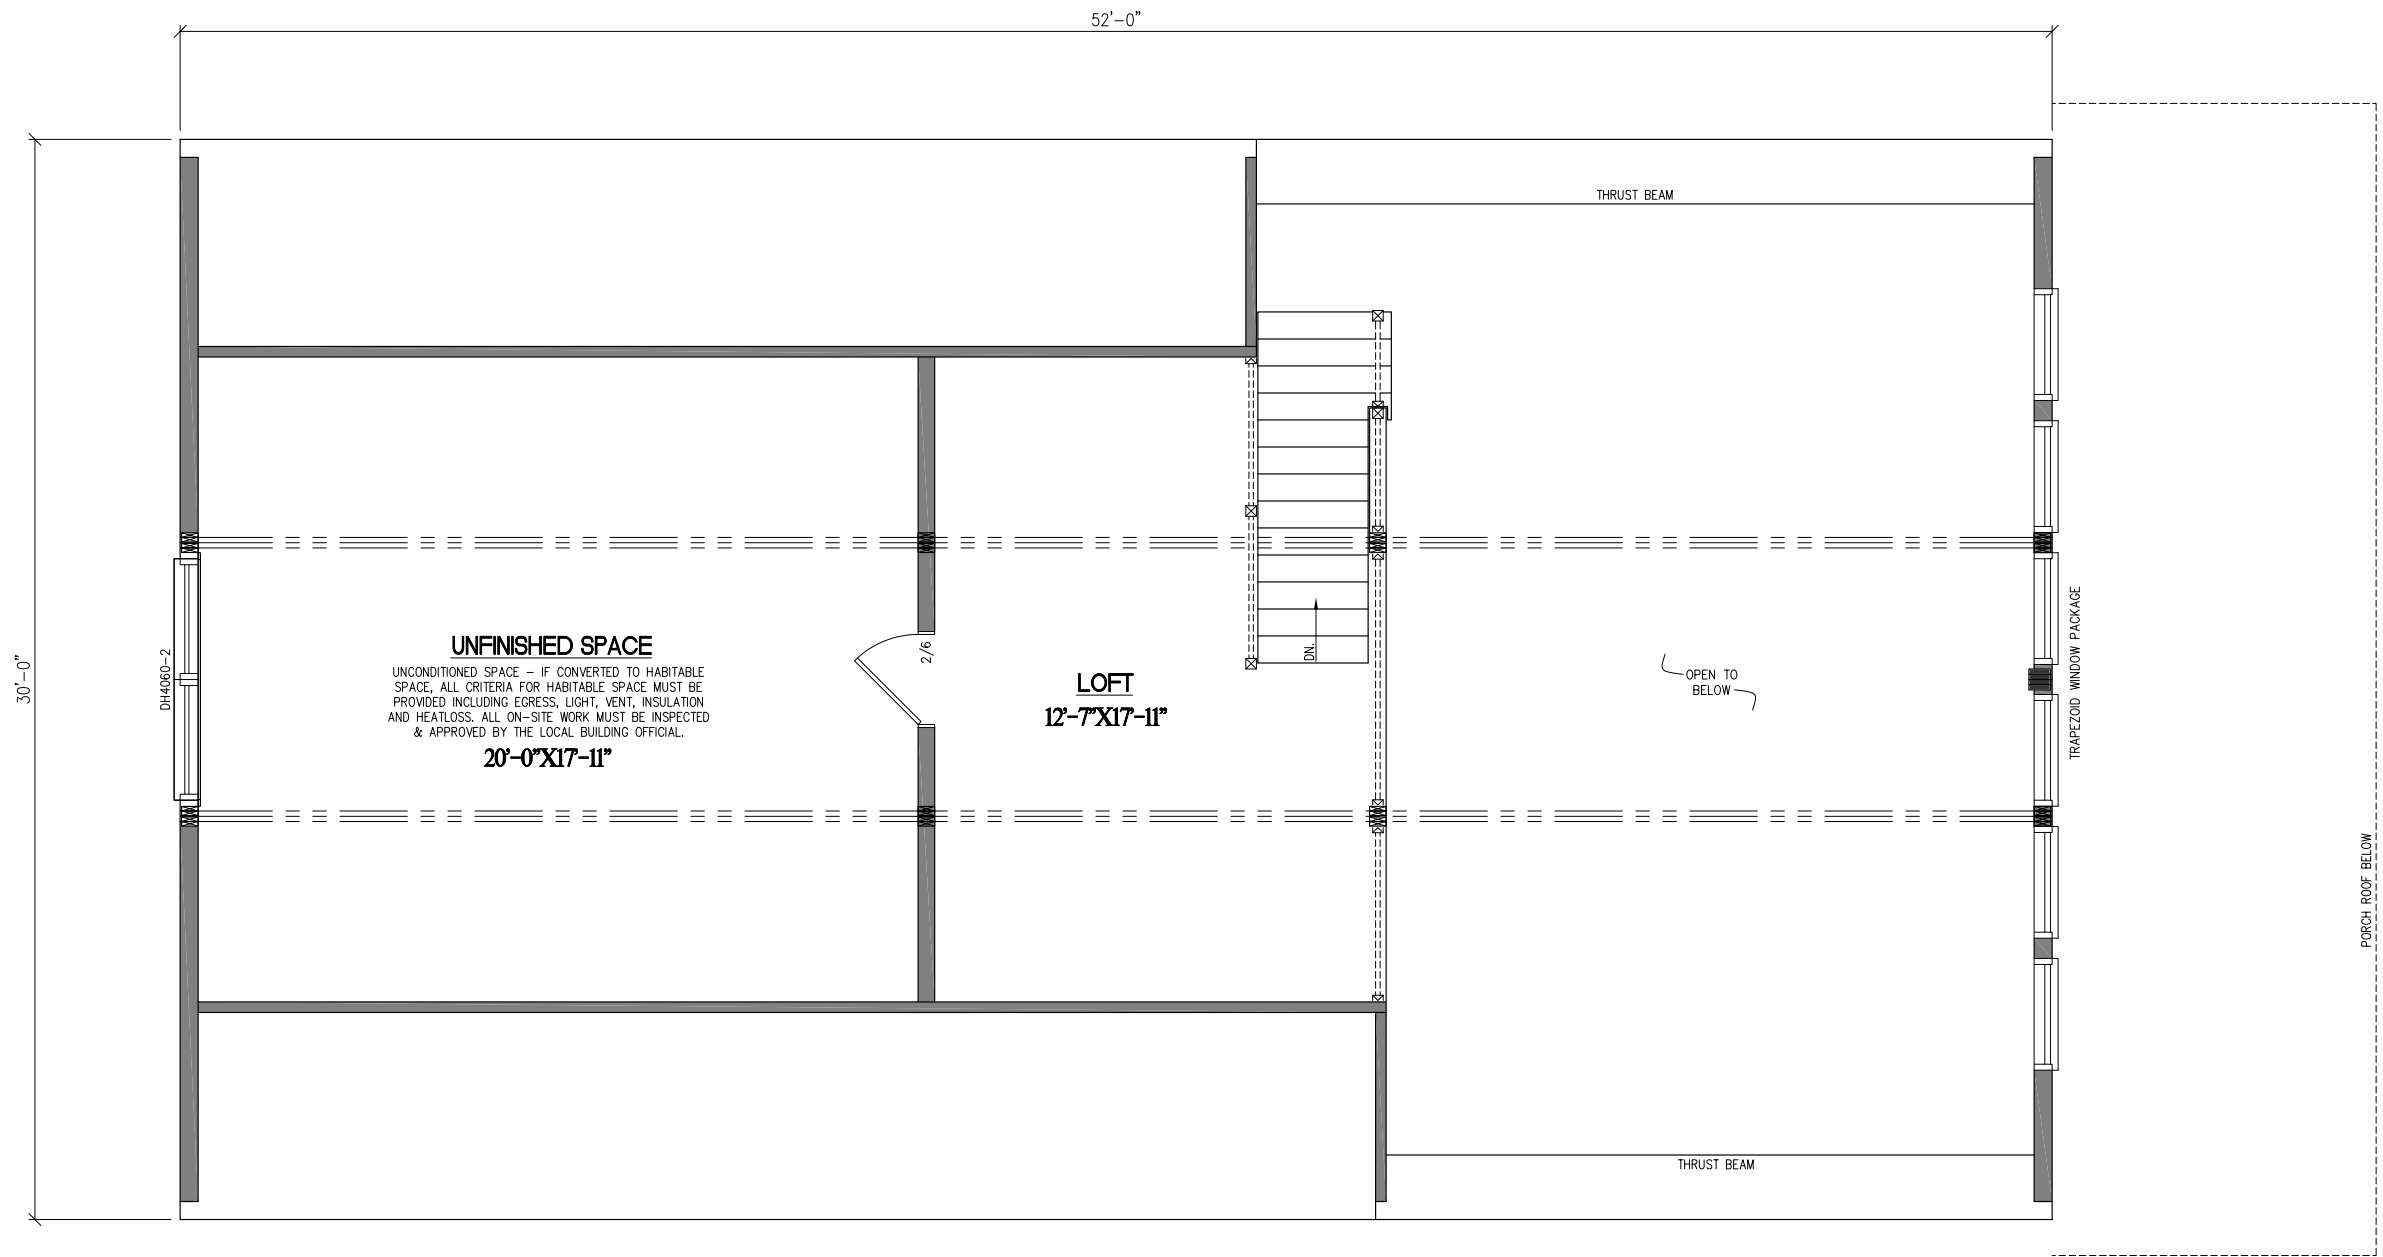

30x52 THE TARN

1,560 SQ.FT. 1st FLOOR / 2,148 TOTAL

30x52 THE TARN

588 SQ.FT. 2nd FLOOR