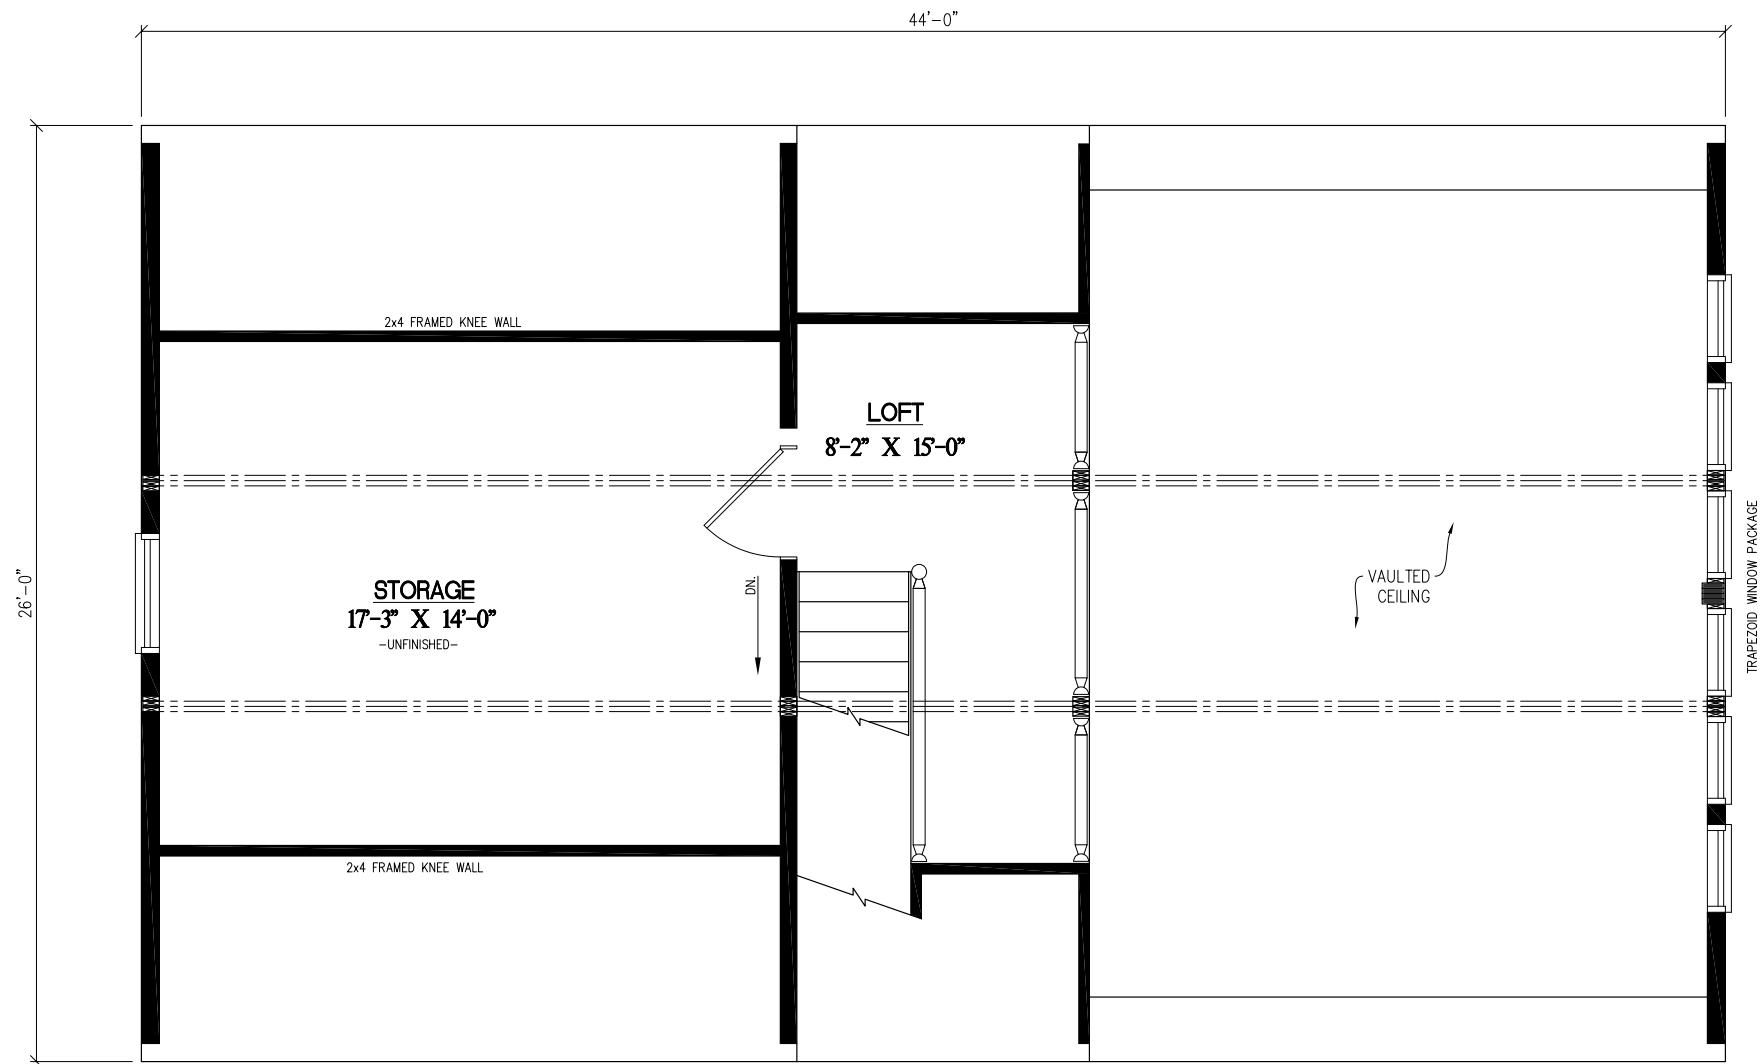

26' x 44' GLACIER

1,144 SQ.FT.

(1,286 TOTAL SQ.FT. FINISHED)

26' x 44' GLACIER

142 SQ.FT. LOFT

(227 SQ.FT. STORAGE)