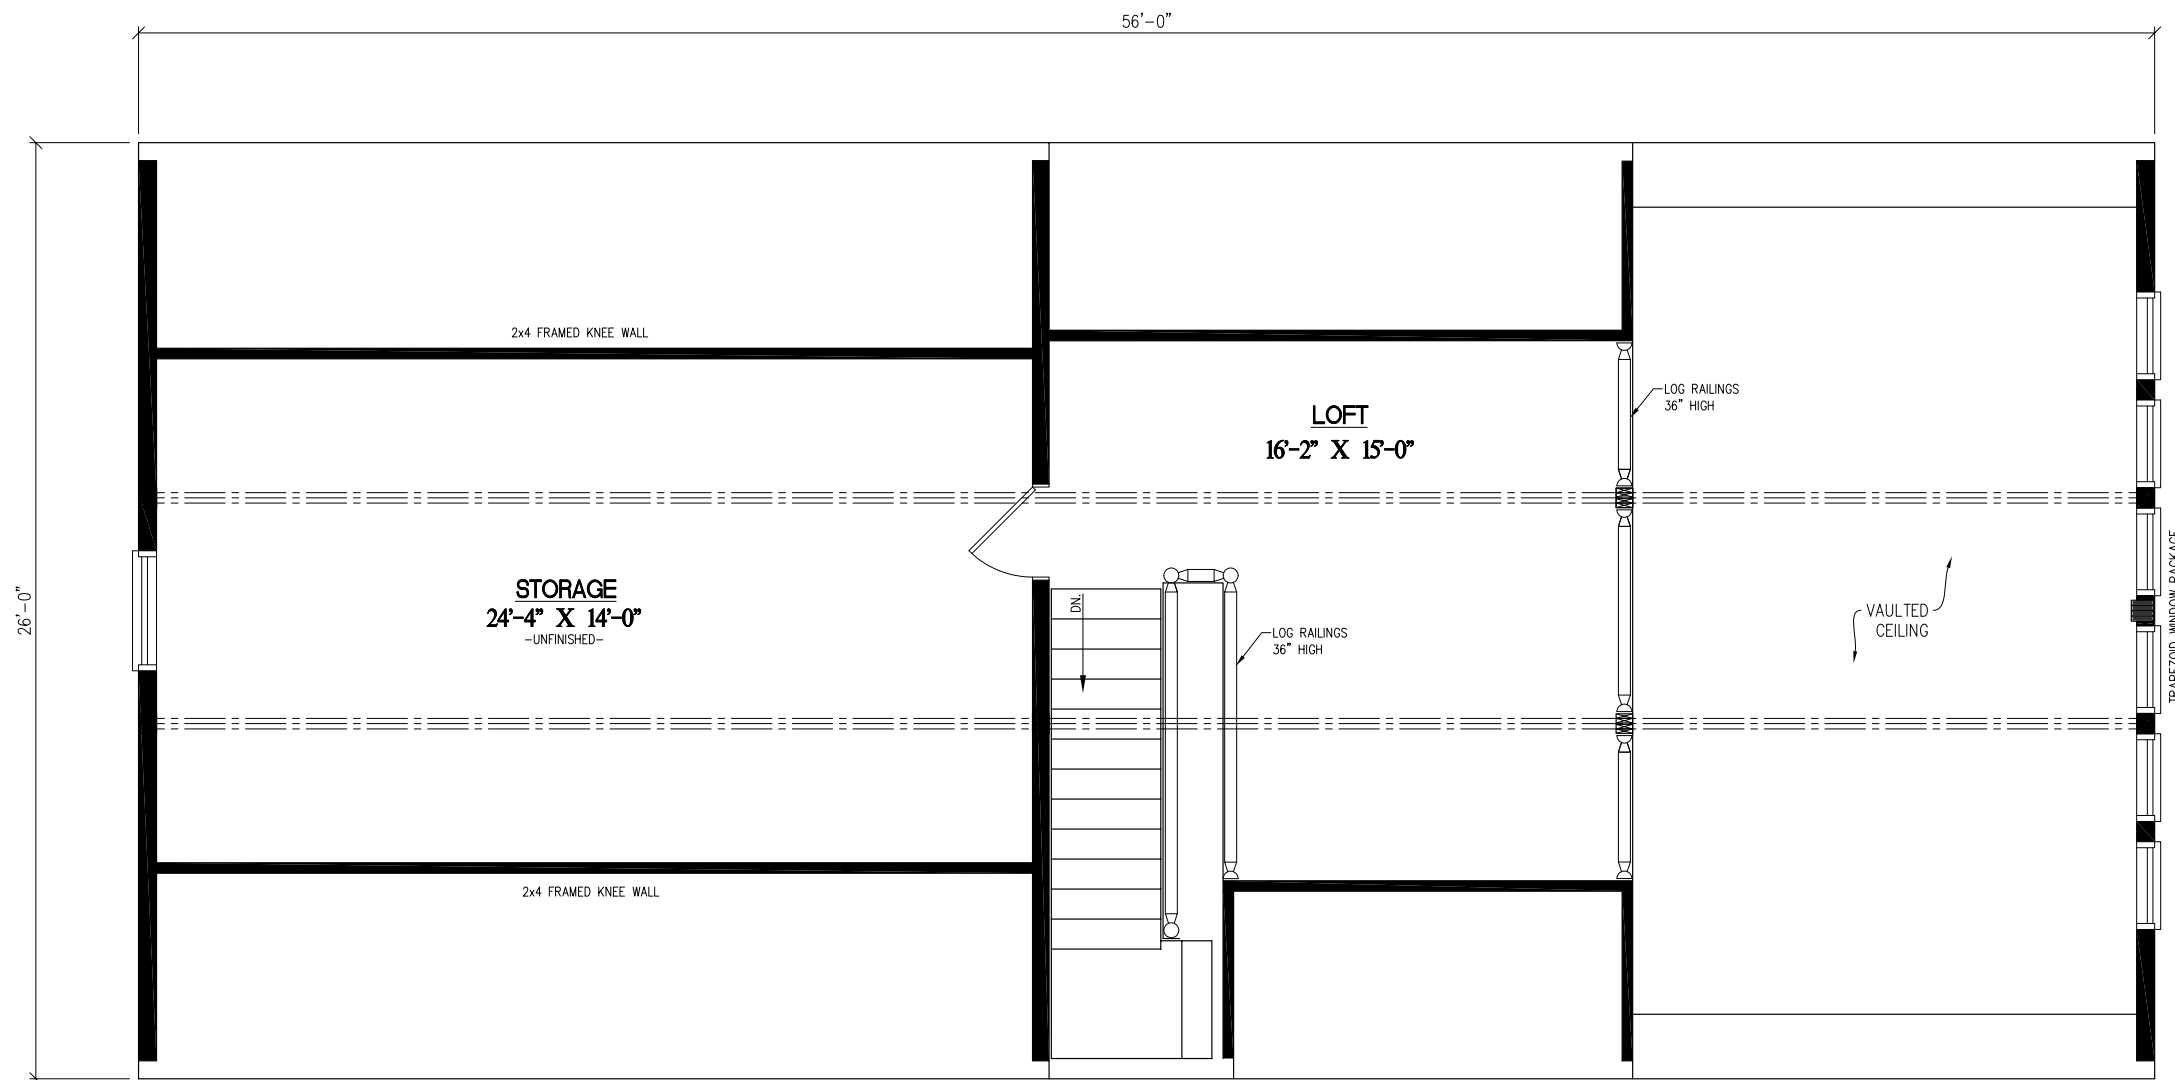

26' x 56' GLACIER

1,456 SQ.FT.

(1,694 TOTAL SQ.FT. FINISHED)

26' x 56' GLACIER

238 SQ.FT. LOFT

(363 SQ.FT. STORAGE)