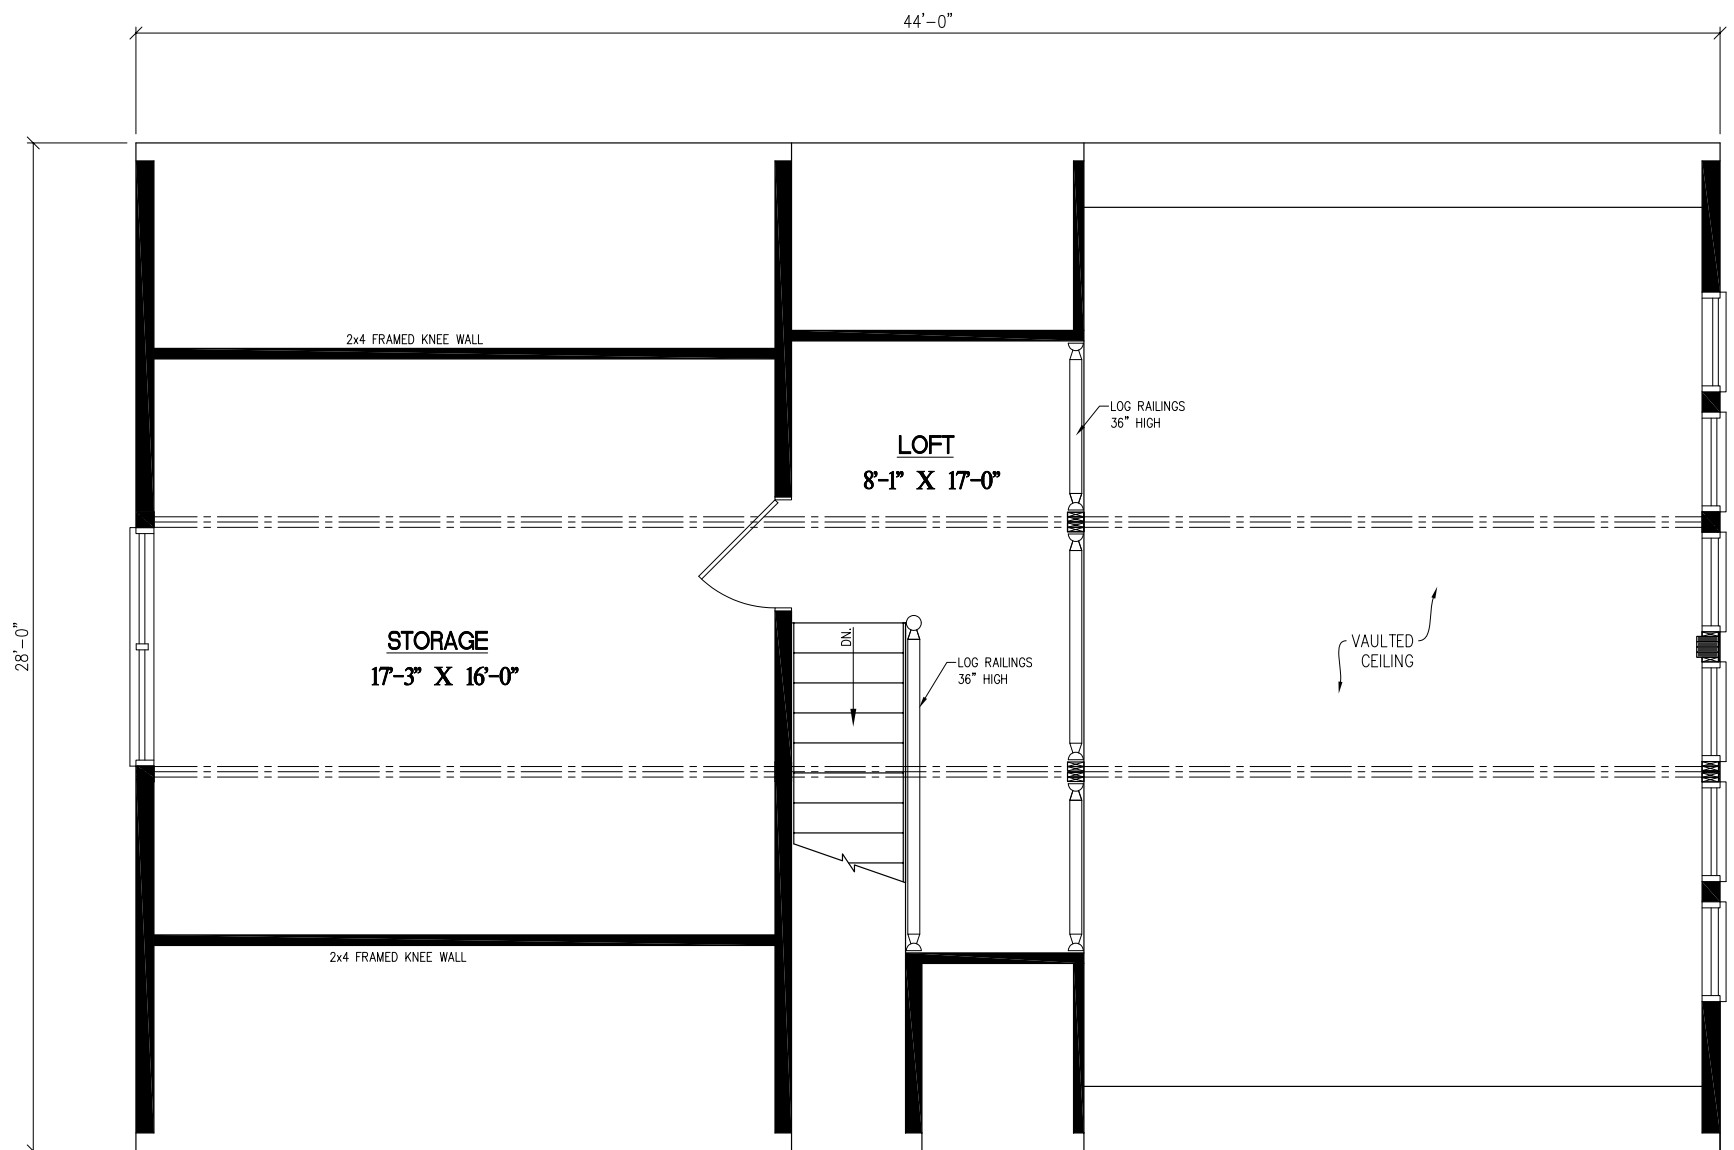

28' x 44' GLACIER

1,232 SQ.FT.

(1,392 TOTAL SQ.FT. FINISHED)

28' x 44' GLACIER

160 SQ.FT. LOFT

(266 SQ.FT. STORAGE)