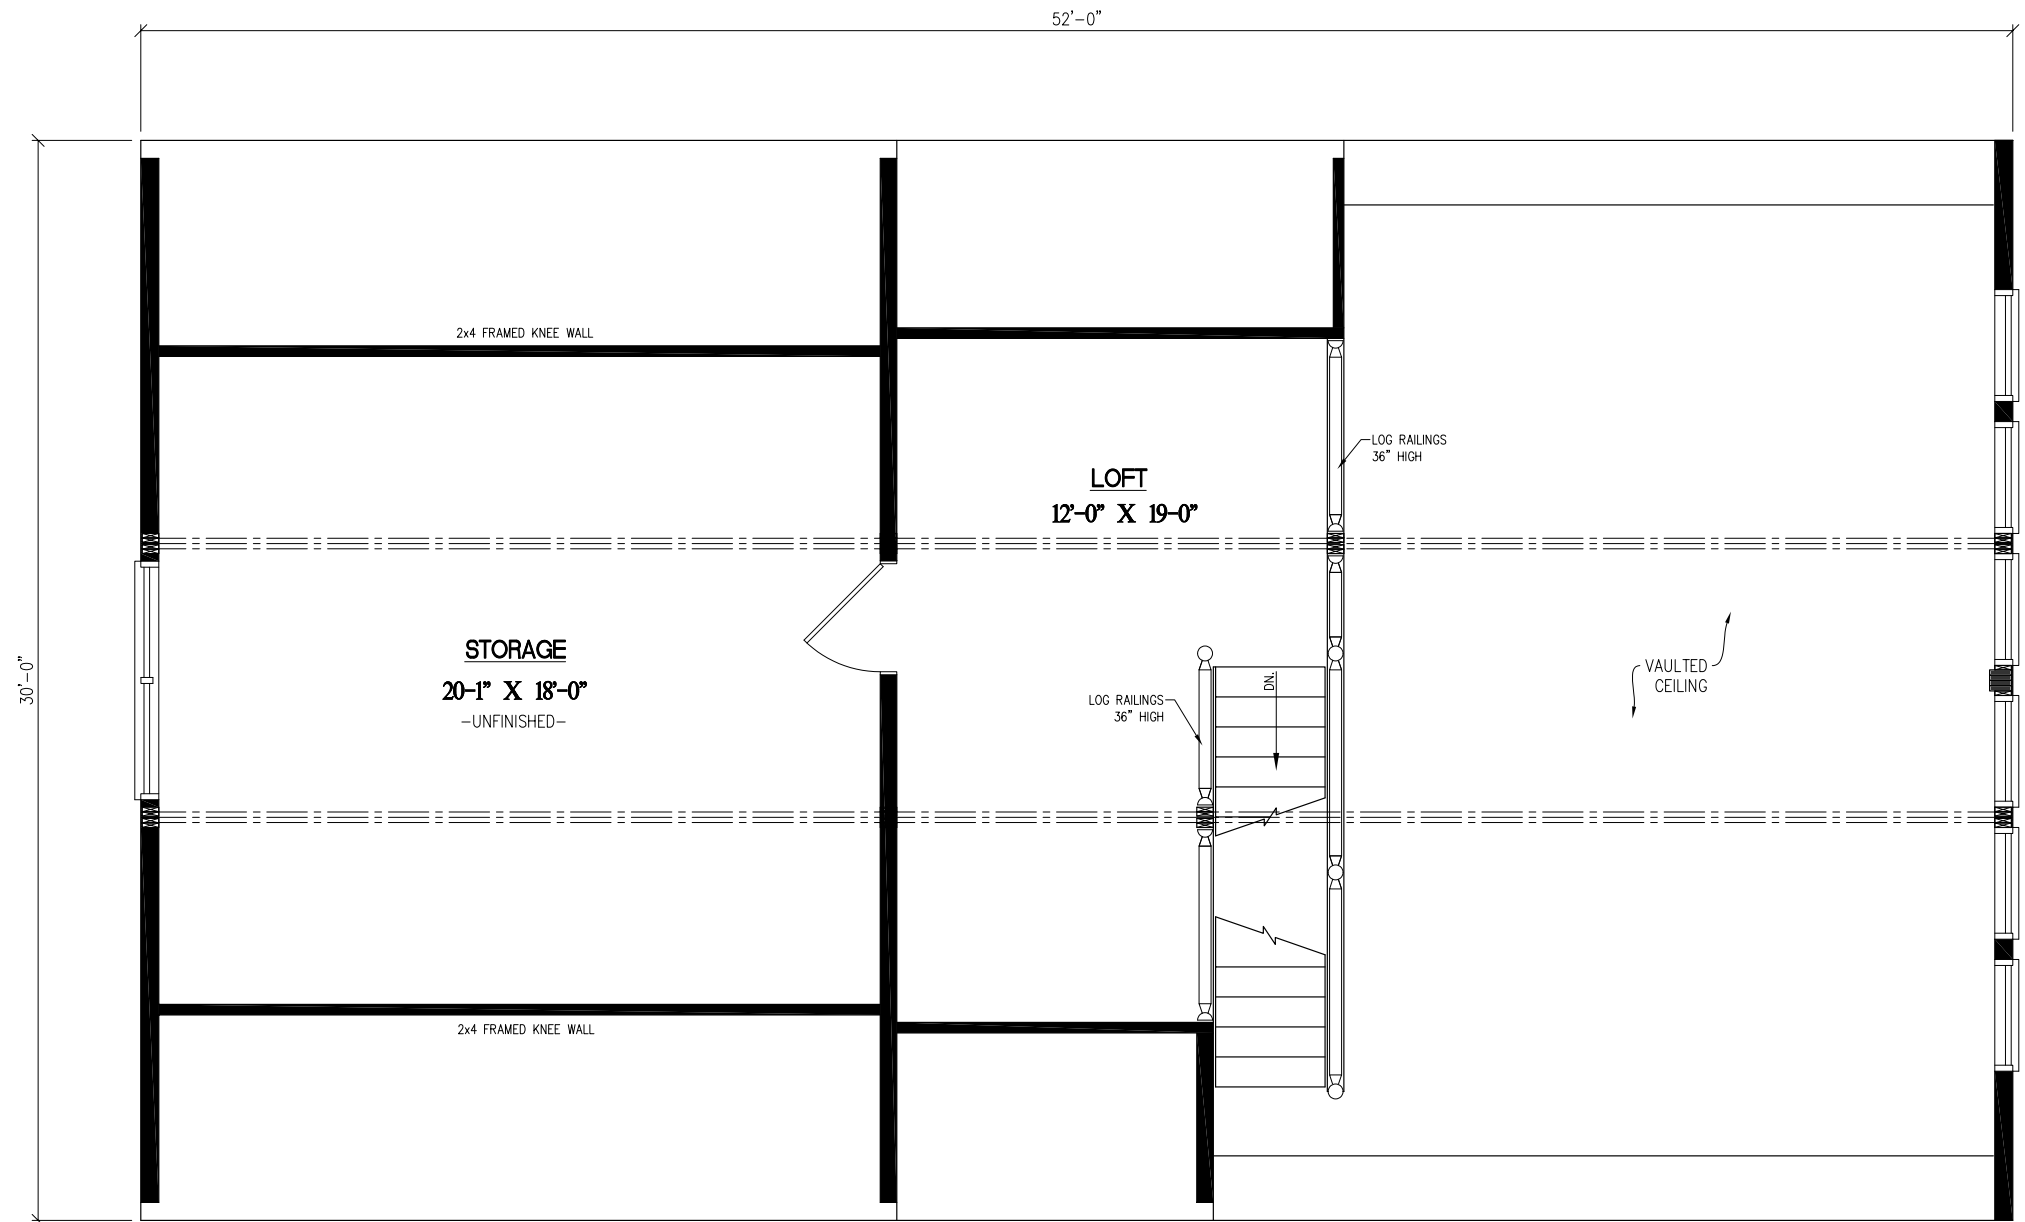

30' x 52' GLACIER

1,560 SQ.FT.

(1,733 TOTAL SQ.FT. FINISHED)

30' x 52' GLACIER

173 SQ.FT. LOFT

(389 SQ.FT. STORAGE)