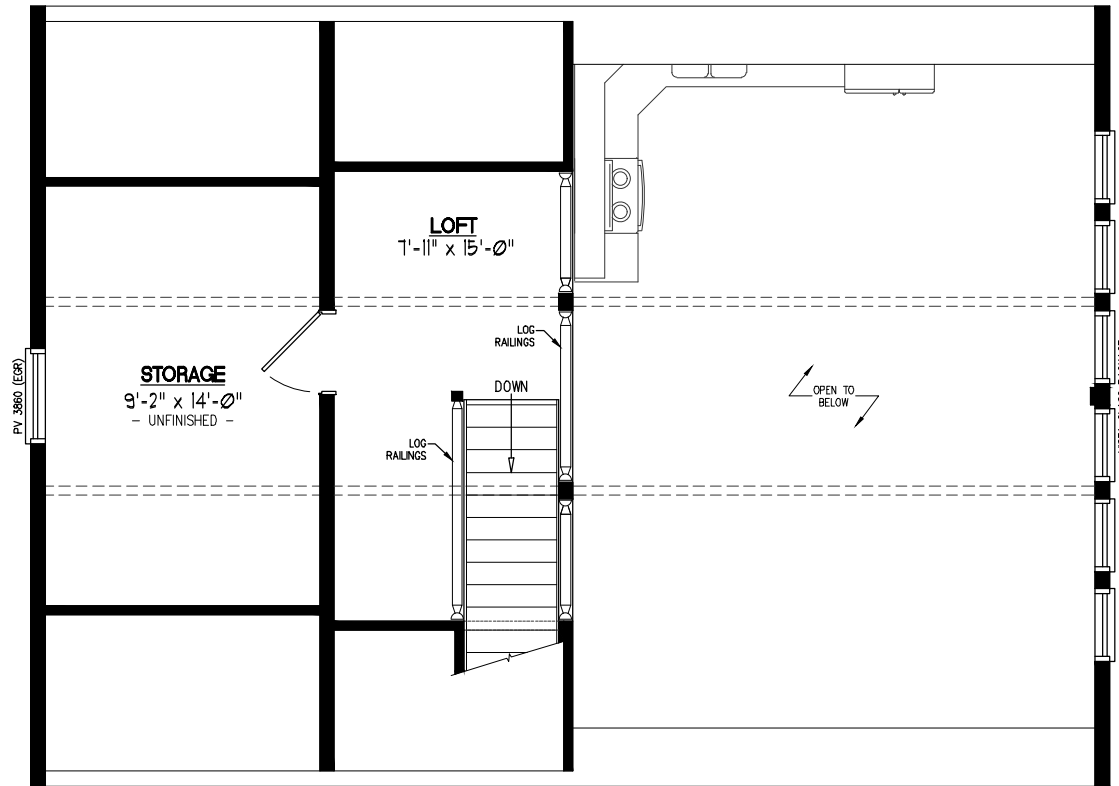

26x36 MOUNTAINEER DELUXE Plan #26MD1402

1
Certified Cozy Cabins Distributor

26x36 MOUNTAINEER DELUXE Plan #26MD1402 2nd Floor

Certified Cozy Cabins Distributor