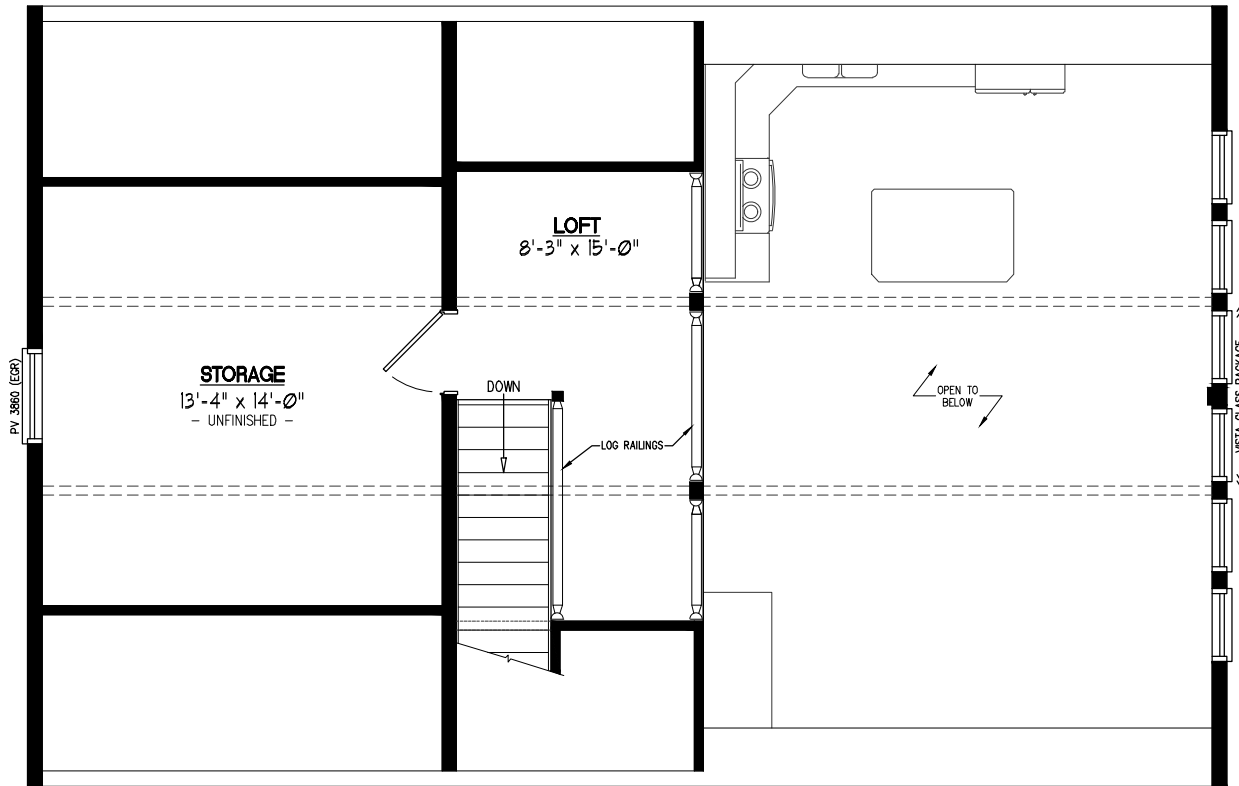

26x40 MOUNTAINEER DELUXE Plan #26MD1403

Certified Cozy Cabins Distributor

26x40 MOUNTAINEER DELUXE Plan #26MD1403 2nd Floor

Certified Cozy Cabins Distributor