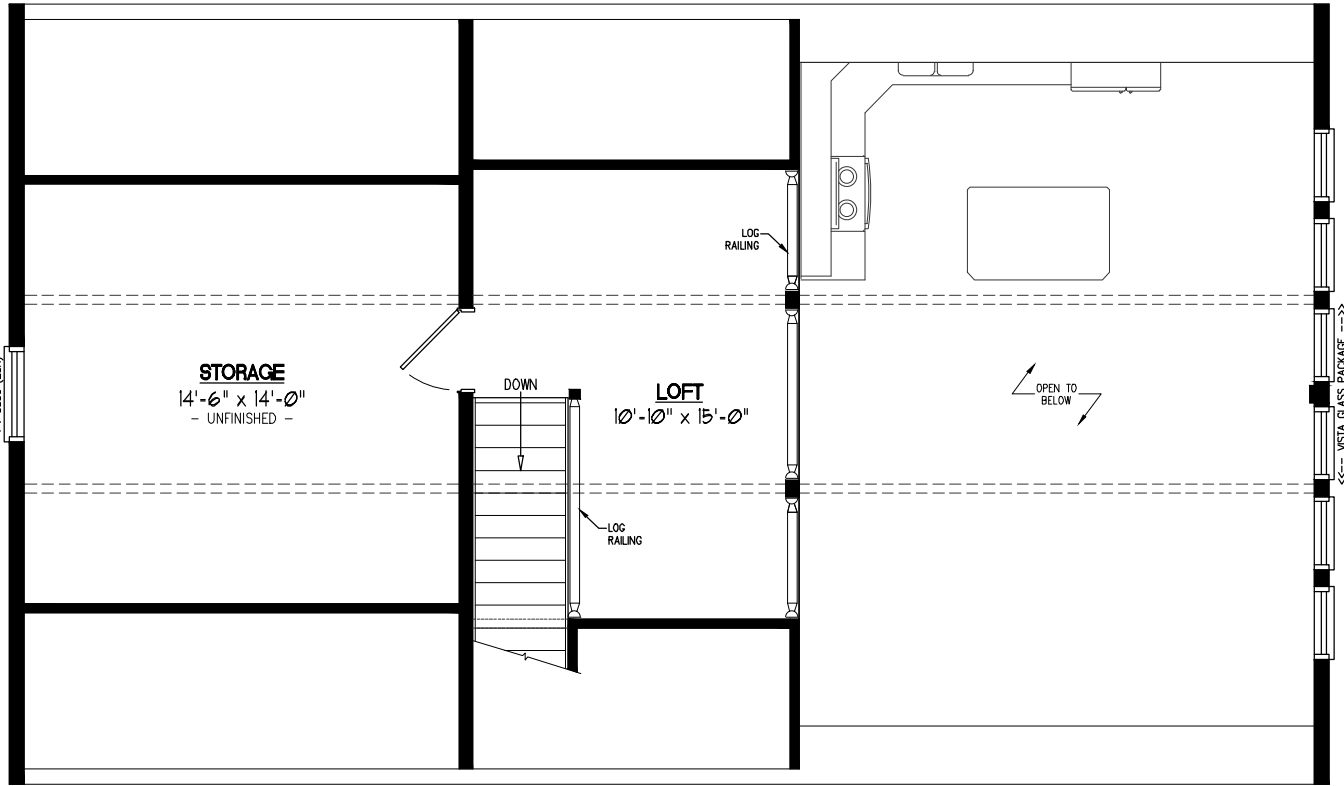

26x44 MOUNTAINEER DELUXE Plan #26MD1404

Certified Cozy Cabins Distributor

26x44 MOUNTAINEER DELUXE Plan #26MD1404 2nd Floor

Certified Cozy Cabins Distributor