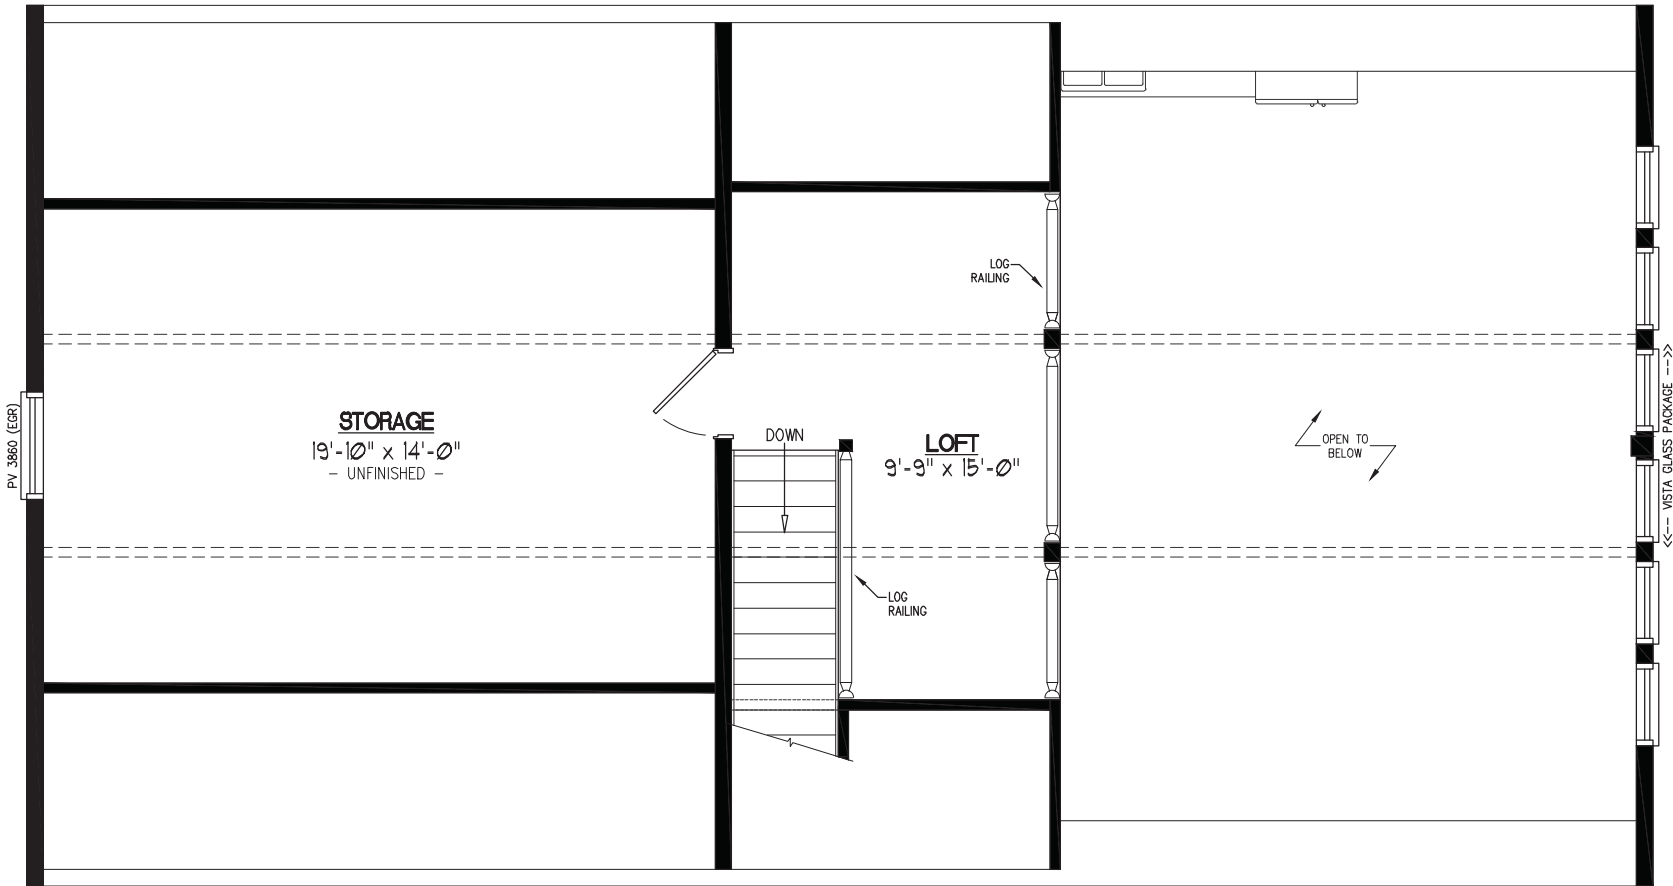

26x48 MOUNTAINEER DELUXE Plan #26MD1405

26x48 MOUNTAINEER DELUXE Plan #26MD1405 2nd Floor