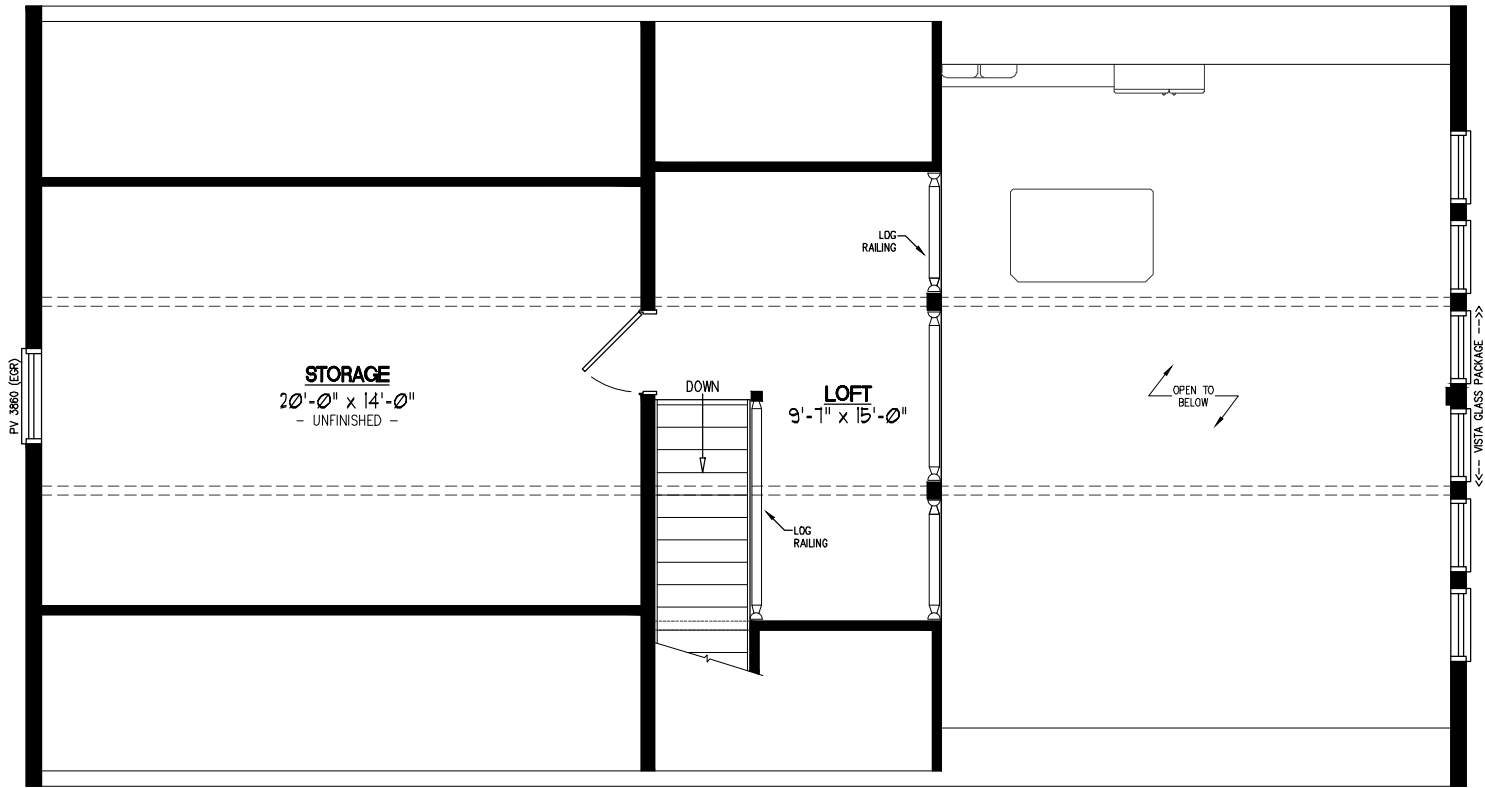

26x48 MOUNTAINEER DELUXE Plan #26MD1405

Certified Cozy Cabins Distributor

26x48 MOUNTAINEER DELUXE Plan #26MD1405 2nd Floor

Certified Cozy Cabins Distributor