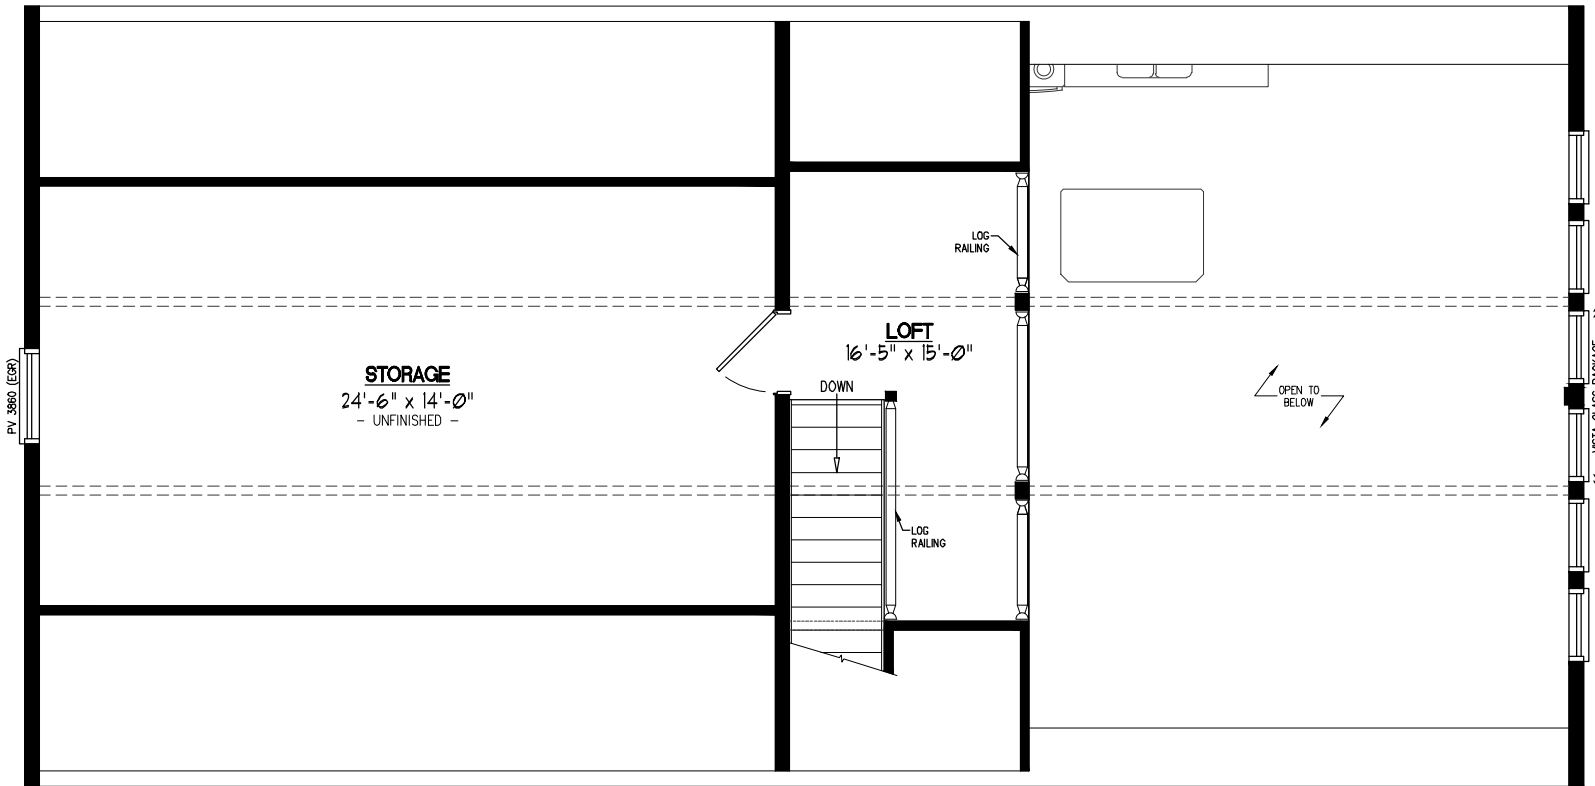

26x52 MOUNTAINEER DELUXE Plan #26MD1406

Certified Cozy Cabins Distributor

26x52 MOUNTAINEER DELUXE Plan #26MD1406 2nd Floor

Certified Cozy Cabins Distributor