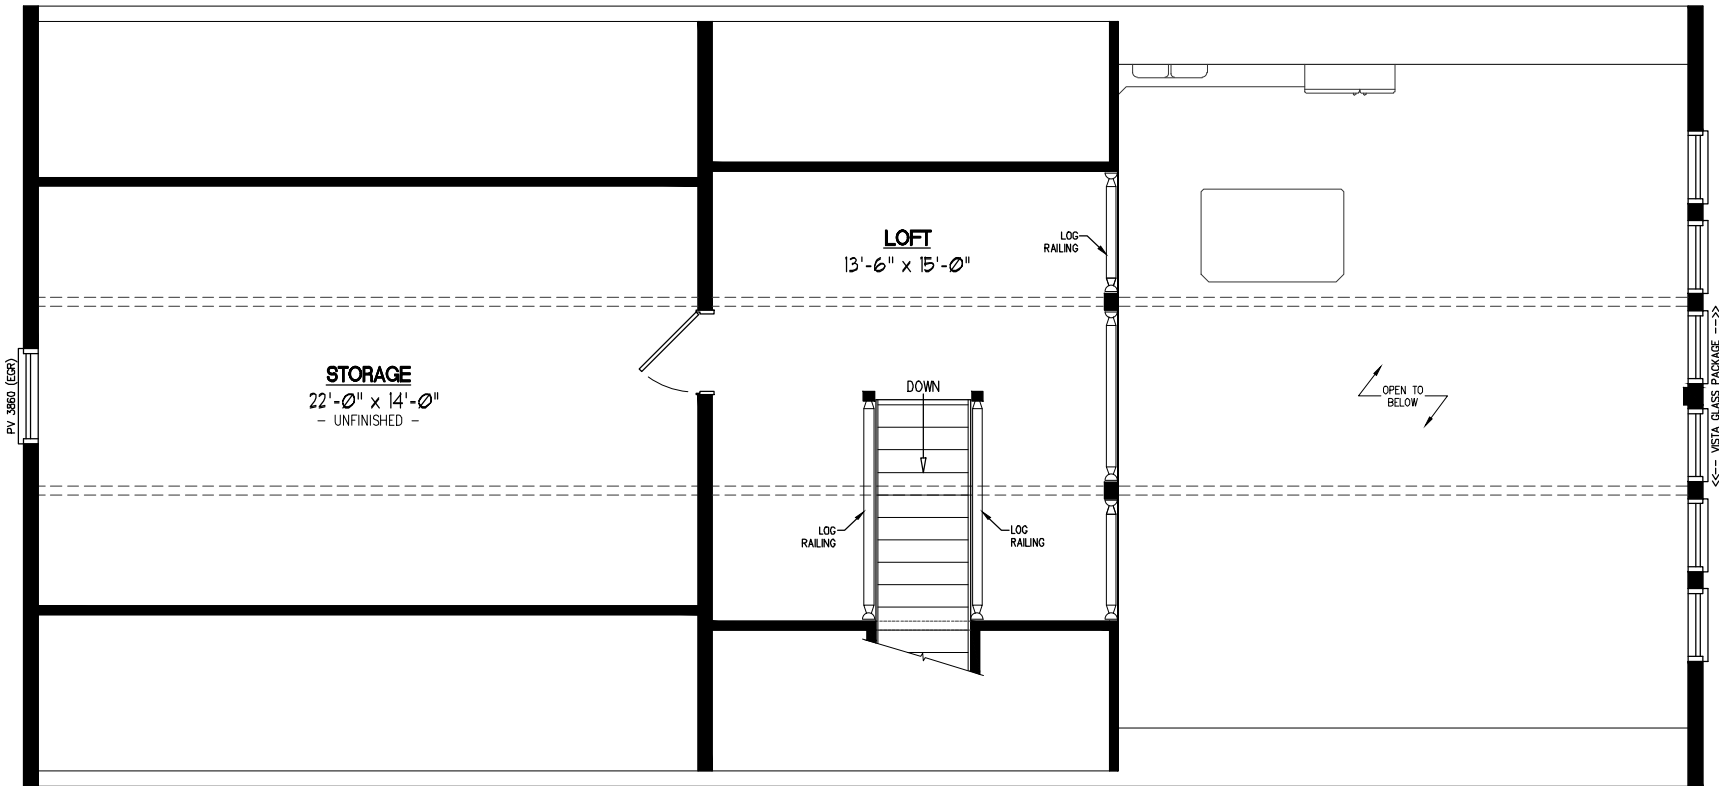

26x56 MOUNTAINEER DELUXE Plan #26MD1409

Certified Cozy Cabins Distributor

26x56 MOUNTAINEER DELUXE Plan #26MD1409 2nd Floor

Certified Cozy Cabins Distributor