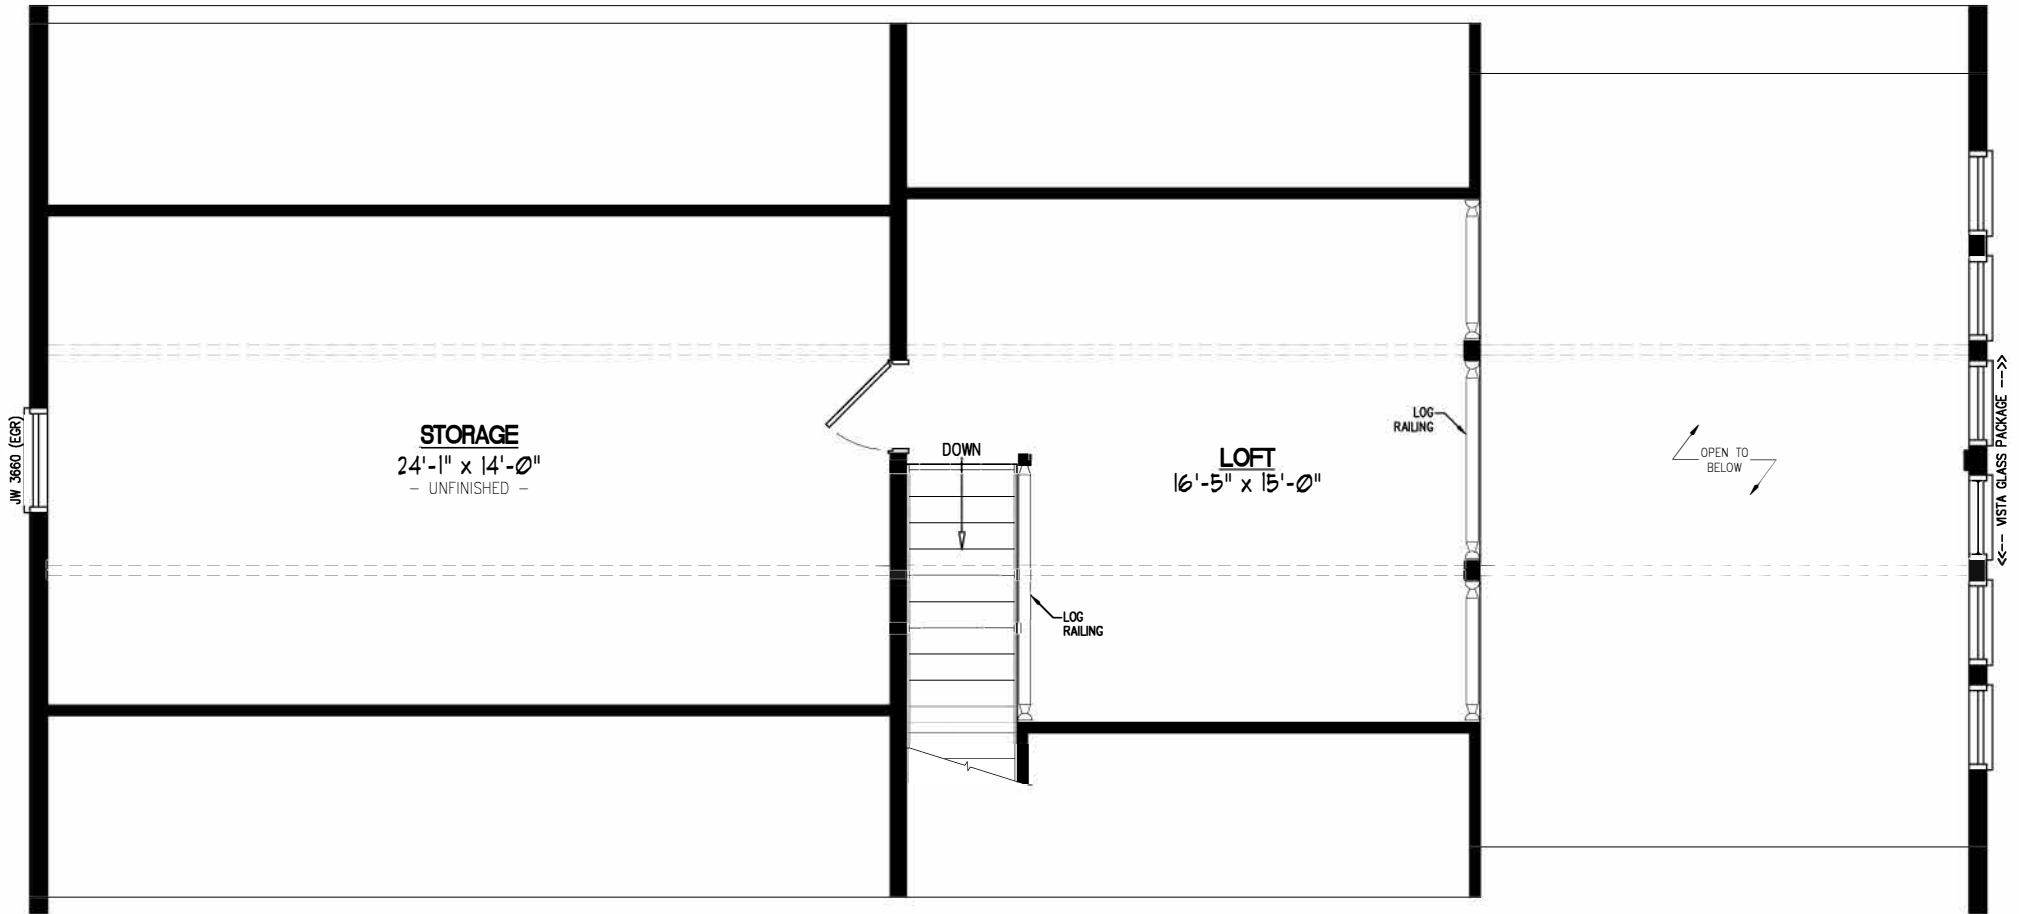

26x56 MOUNTAINEER DELUXE Plan #26MD1408

26x56 MOUNTAINEER DELUXE Plan #26MD1408 2nd Floor