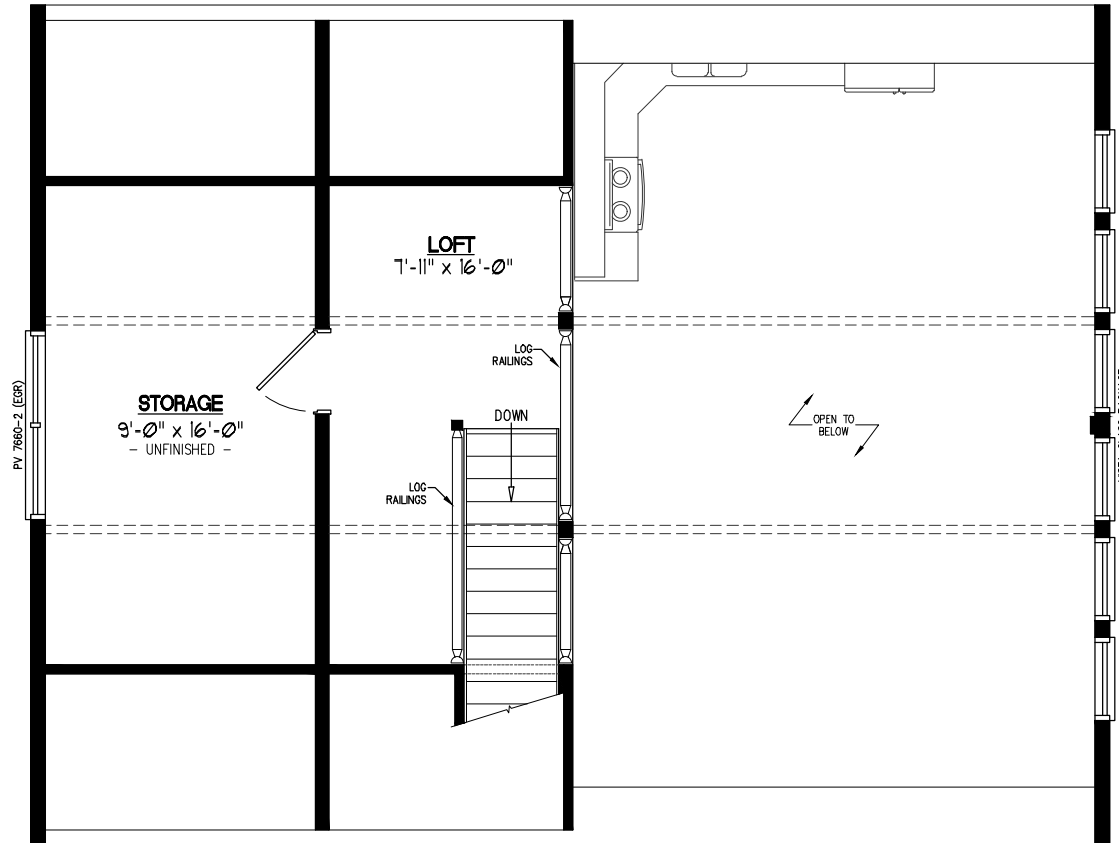

28x36 MOUNTAINEER DELUXE Plan #28MD1402

Certified Cozy Cabins Distributor

28x36 MOUNTAINEER DELUXE Plan #28MD1402 2nd Floor

Certified Cozy Cabins Distributor