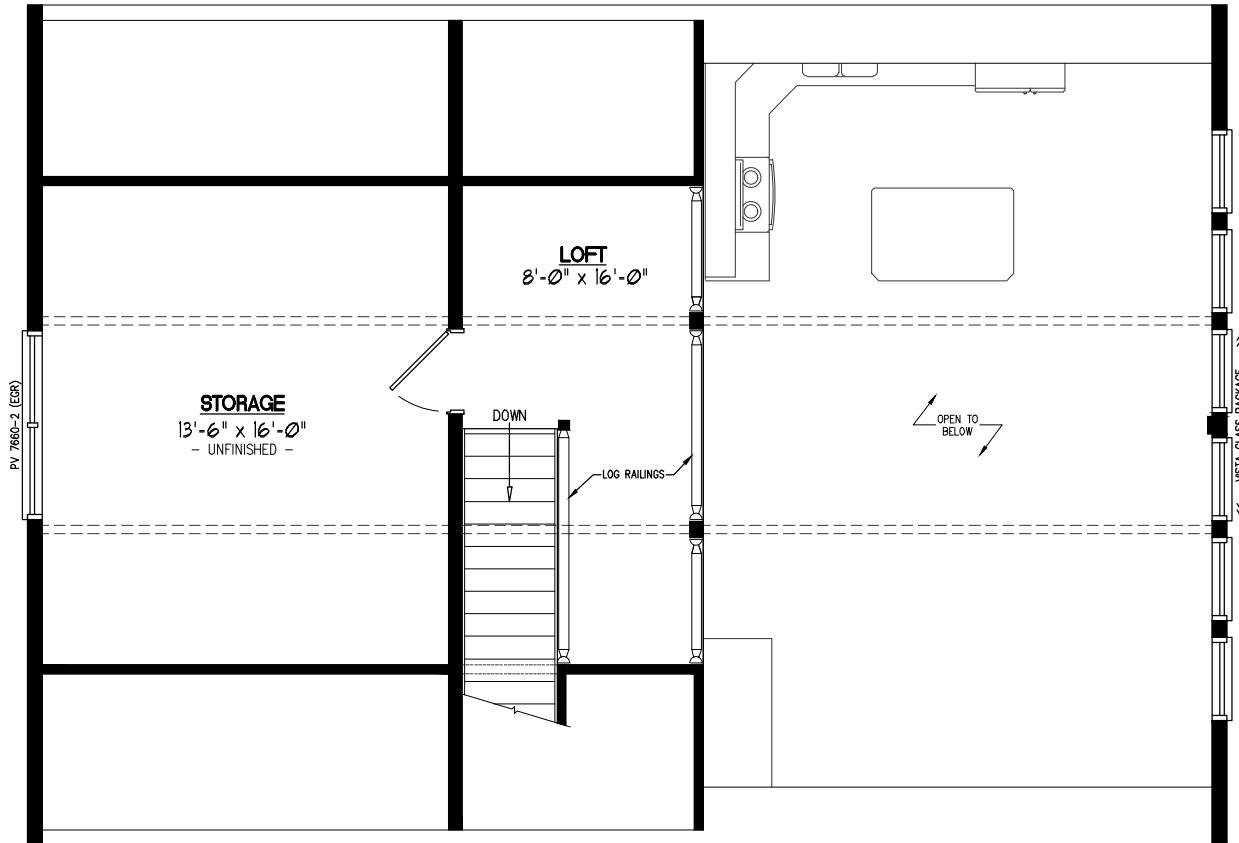

28x40 MOUNTAINEER DELUXE Plan #28MD1403

Certified Cozy Cabins Distributor

28x40 MOUNTAINEER DELUXE Plan #28MD1403 2nd Floor

Certified Cozy Cabins Distributor