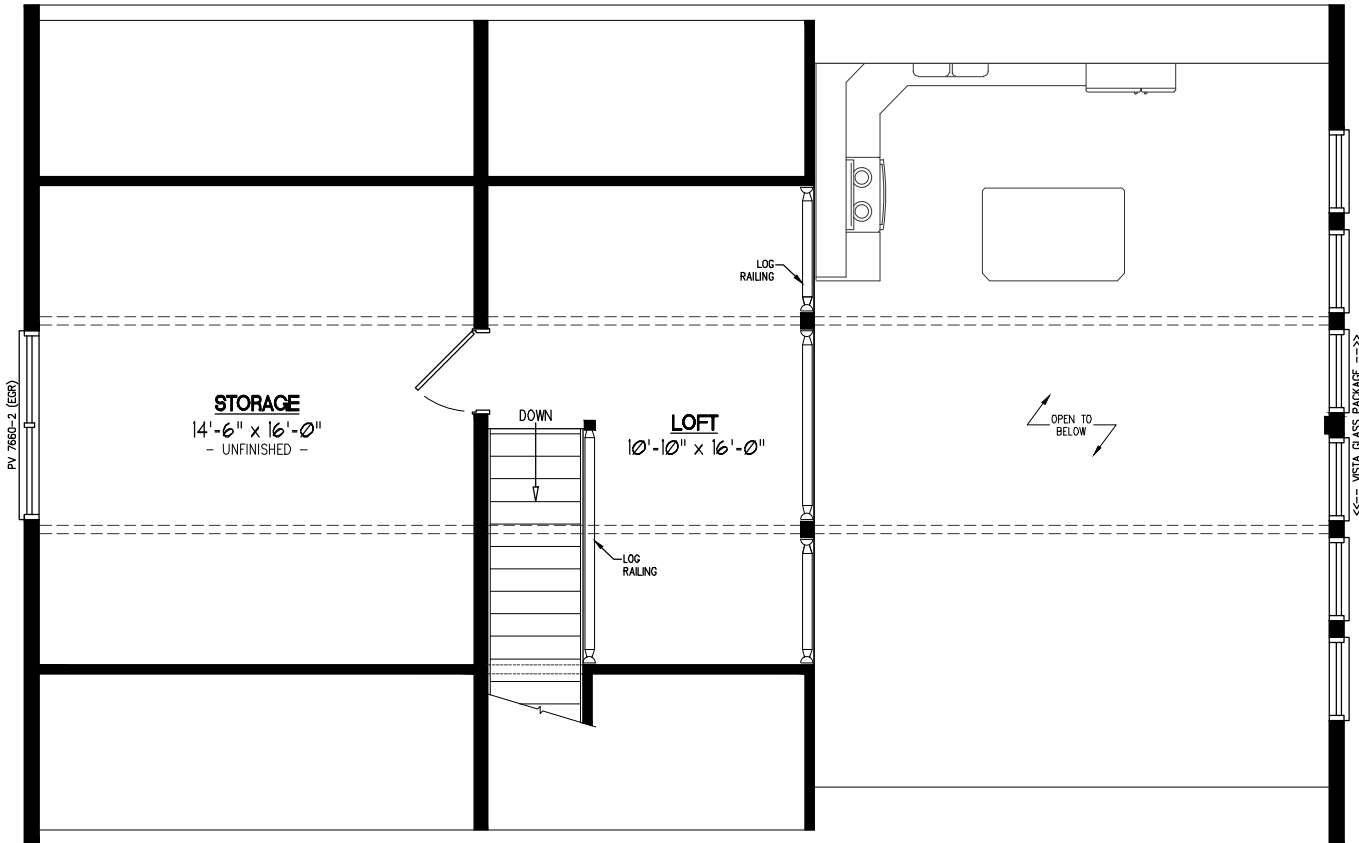

28x44 MOUNTAINEER DELUXE Plan #28MD1404

Certified Cozy Cabins Distributor

28x44 MOUNTAINEER DELUXE Plan #28MD1404 2nd Floor

Certified Cozy Cabins Distributor