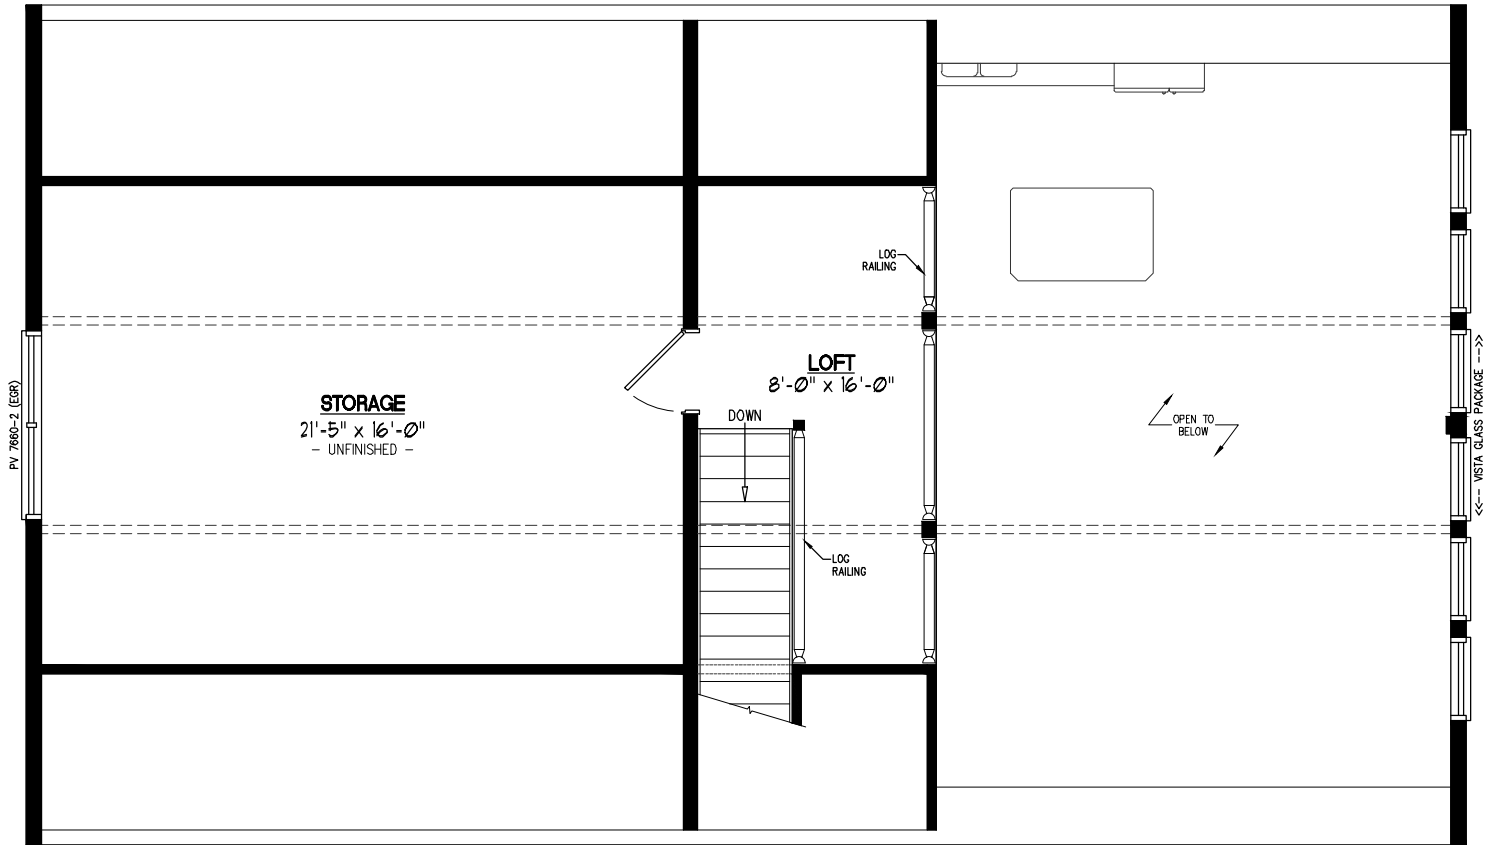

28x48 MOUNTAINEER DELUXE Plan #28MD1405

Certified Cozy Cabins Distributor

28x48 MOUNTAINEER DELUXE Plan #28MD1405 2nd Floor

Certified Cozy Cabins Distributor