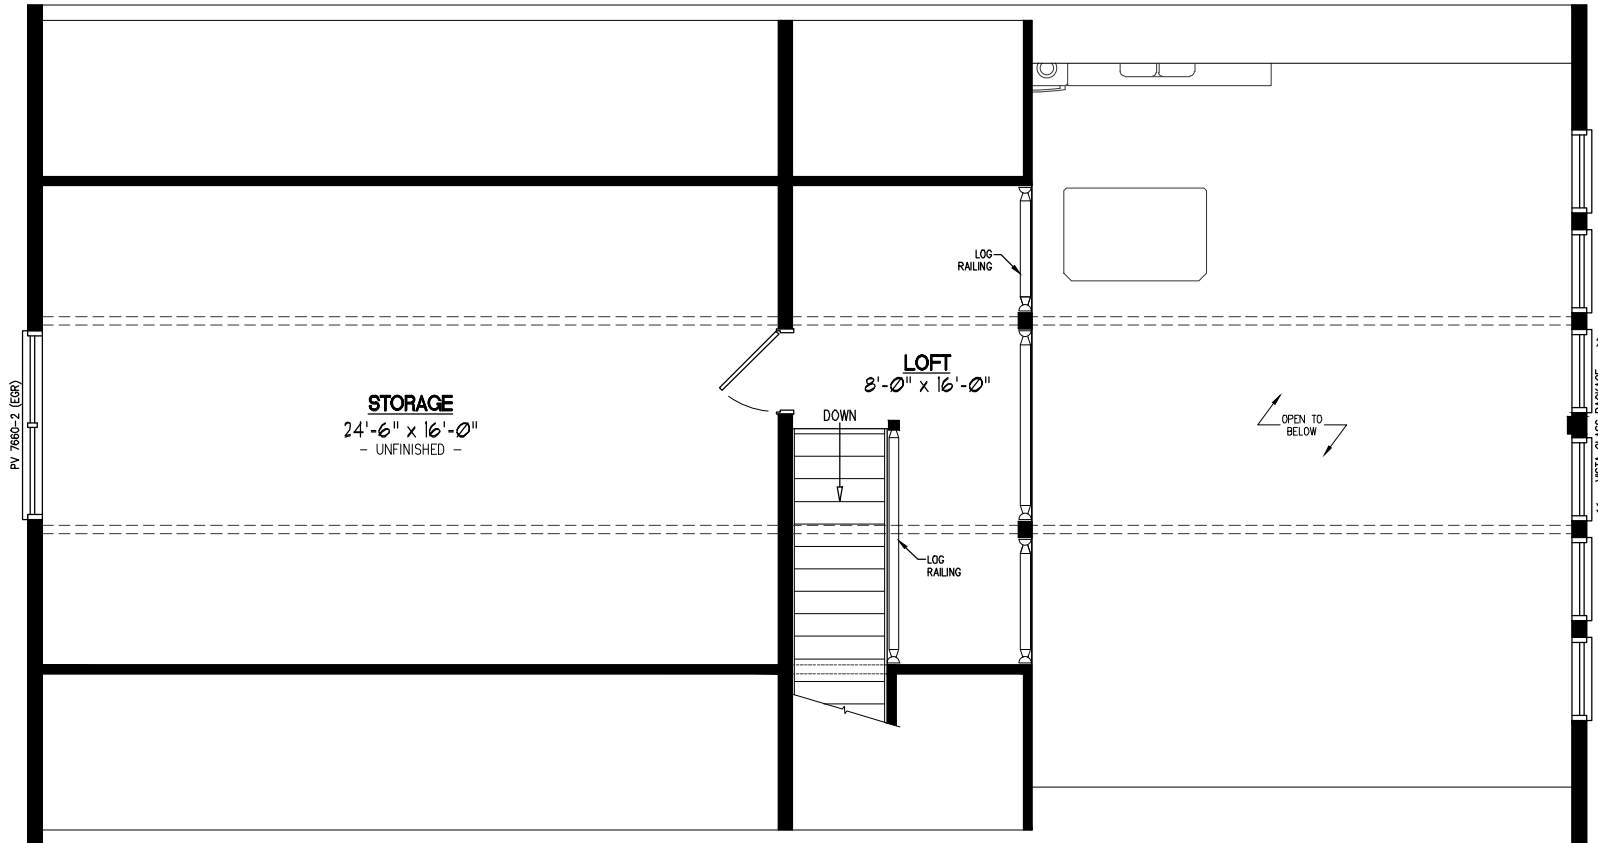

28x52 MOUNTAINEER DELUXE Plan #28MD1406

Certified Cozy Cabins Distributor

28x52 MOUNTAINEER DELUXE Plan #28MD1406 2nd Floor

Certified Cozy Cabins Distributor