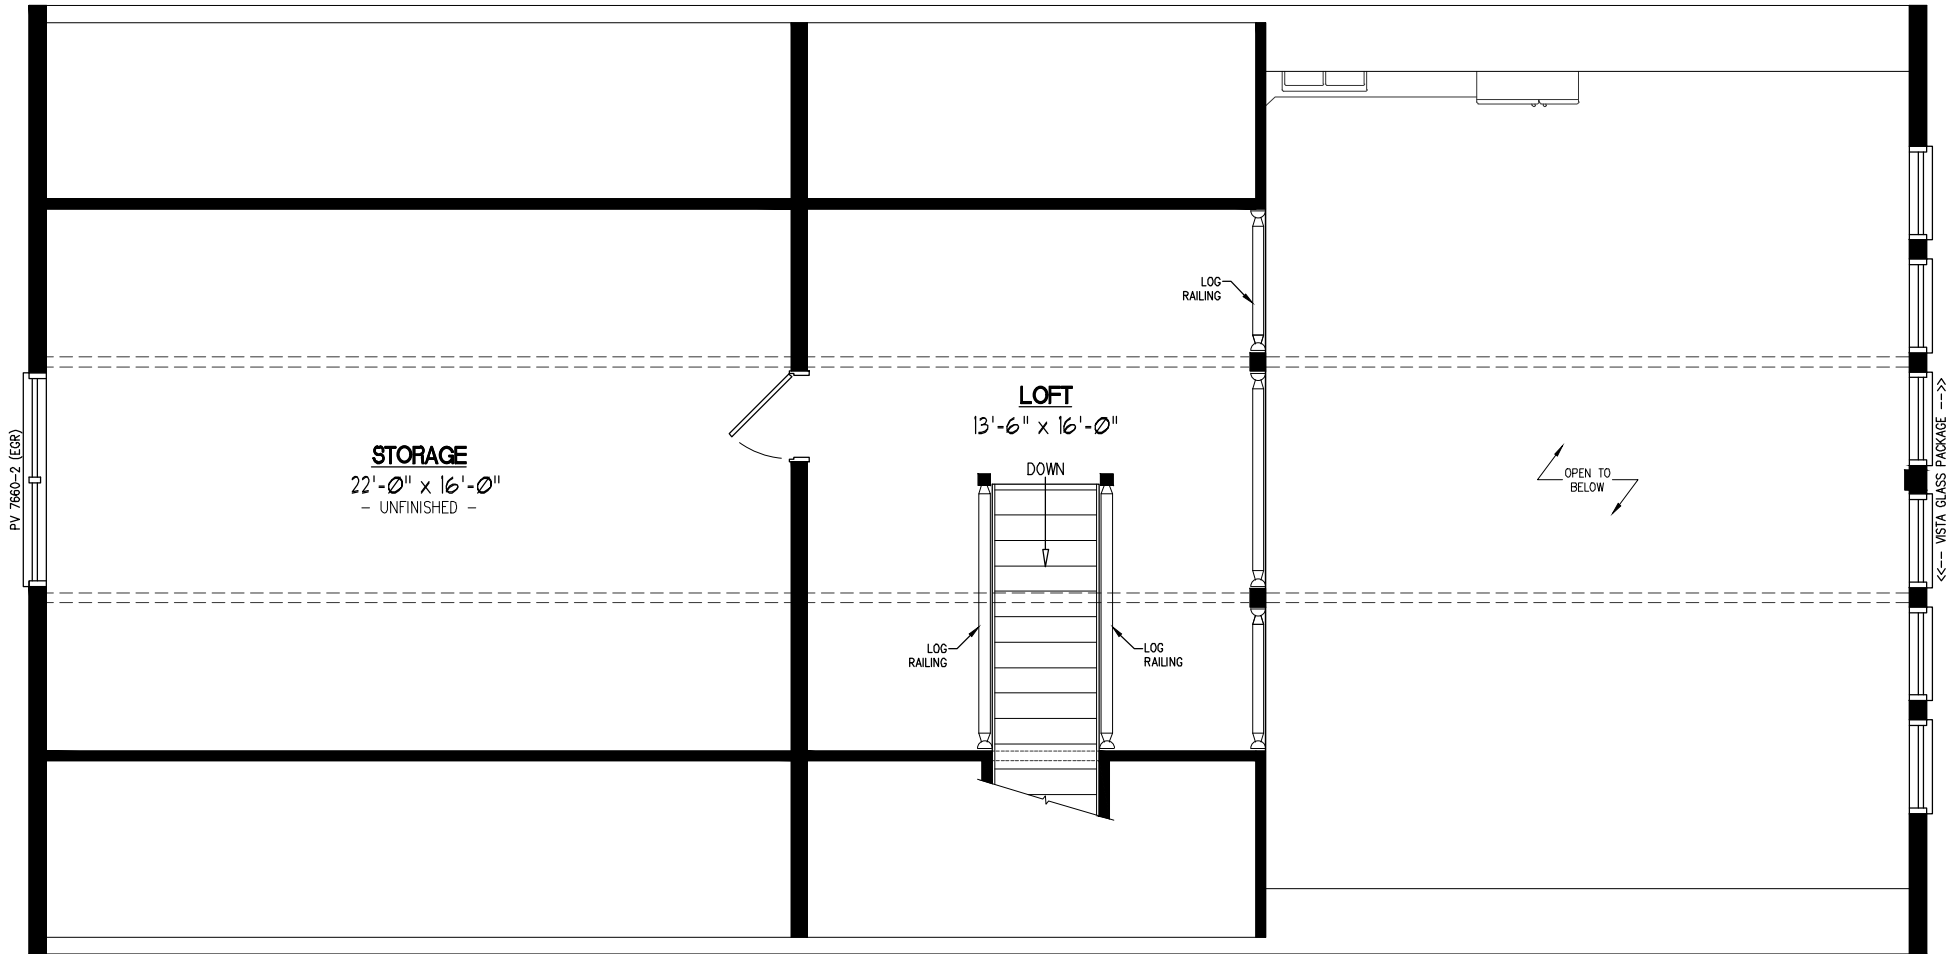

28x56 MOUNTAINEER DELUXE Plan #28MD1409

28x56 MOUNTAINEER DELUXE Plan #28MD1409 2nd Floor