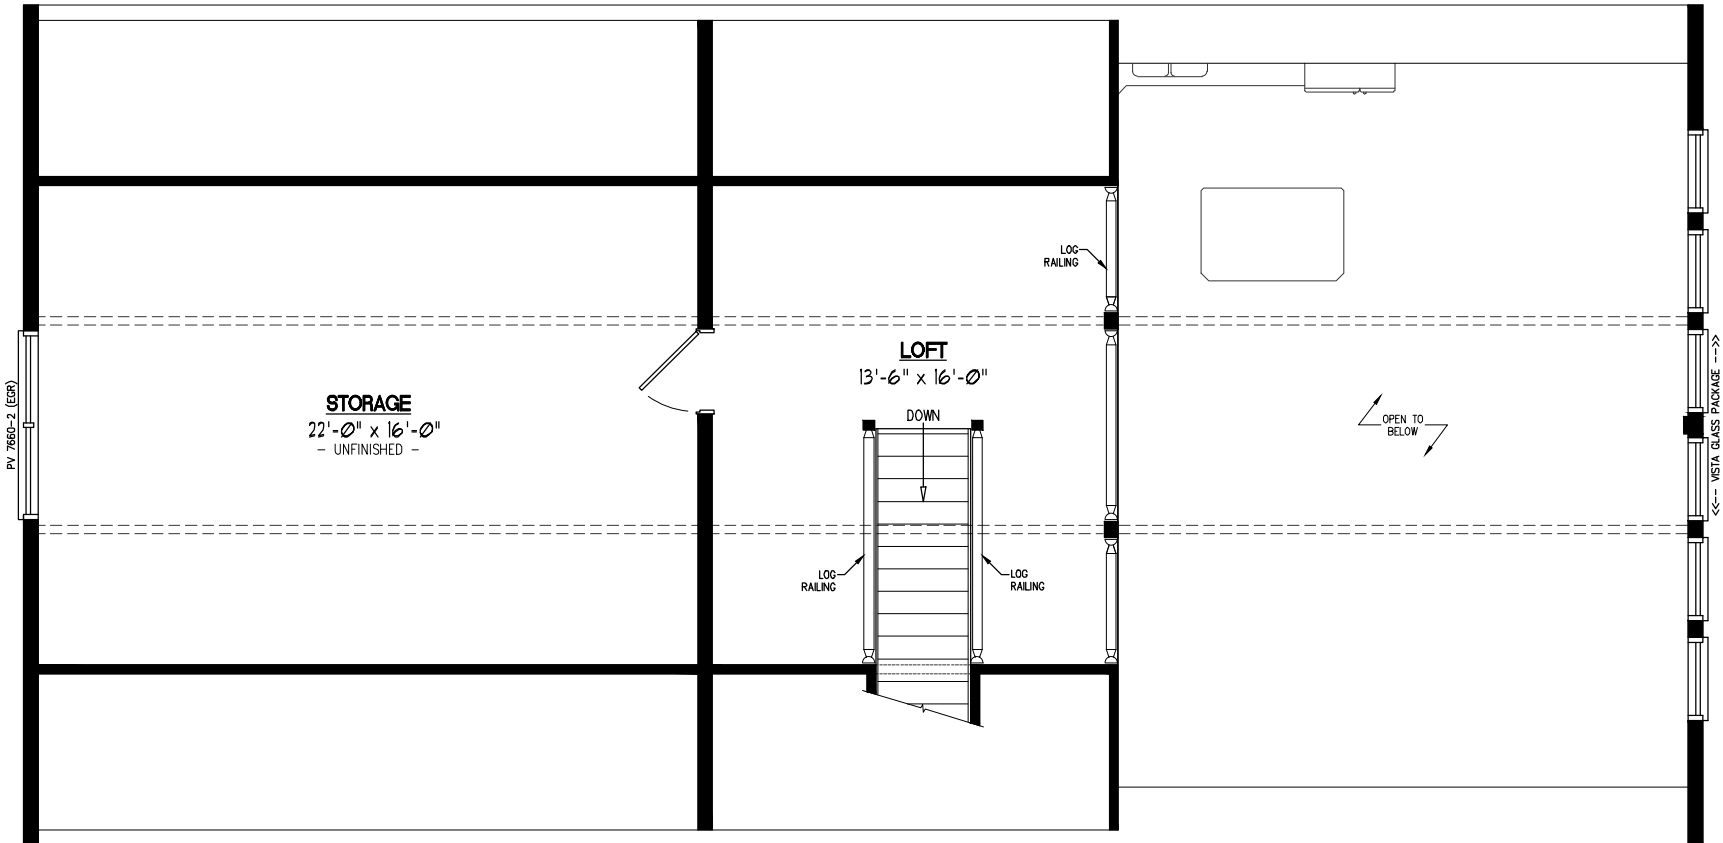

28x56 MOUNTAINEER DELUXE Plan #28MD1409

Certified Cozy Cabins Distributor

28x56 MOUNTAINEER DELUXE Plan #28MD1409 2nd Floor

Certified Cozy Cabins Distributor