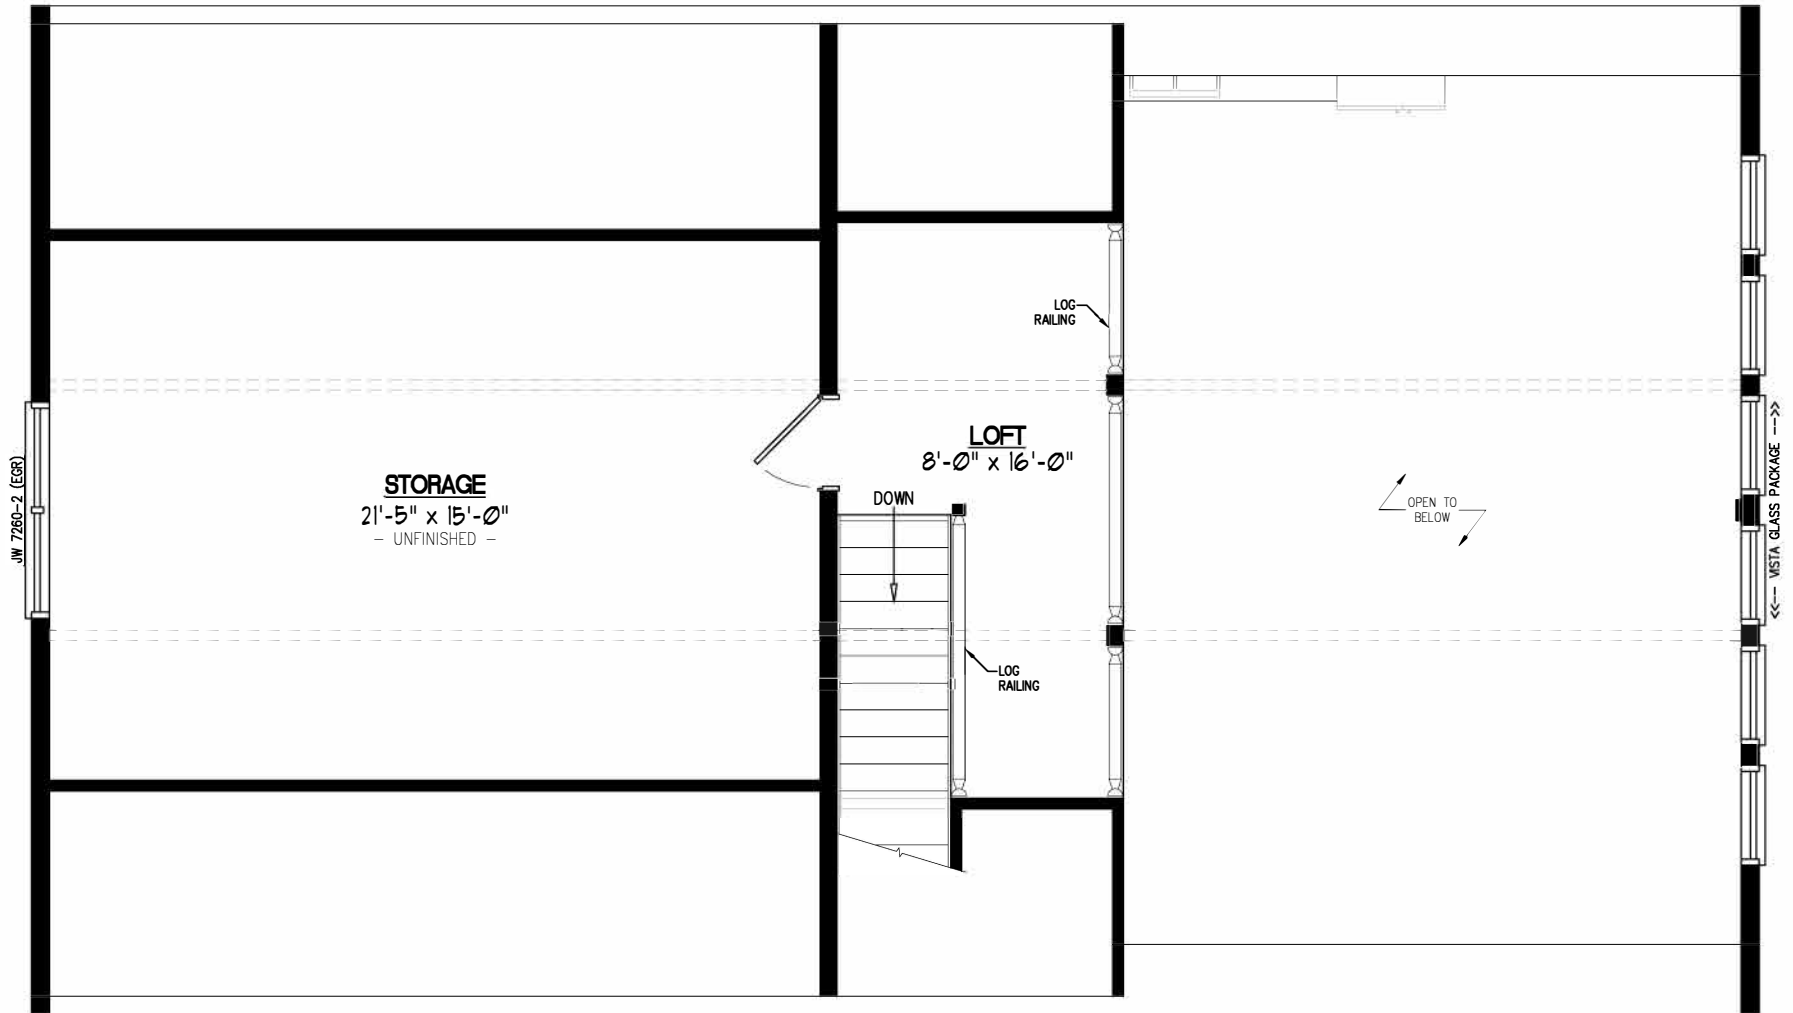

28x48 MOUNTAINEER DELUXE Plan #28MD1405

28x48 MOUNTAINEER DELUXE Plan #28MD1405 2nd Floor