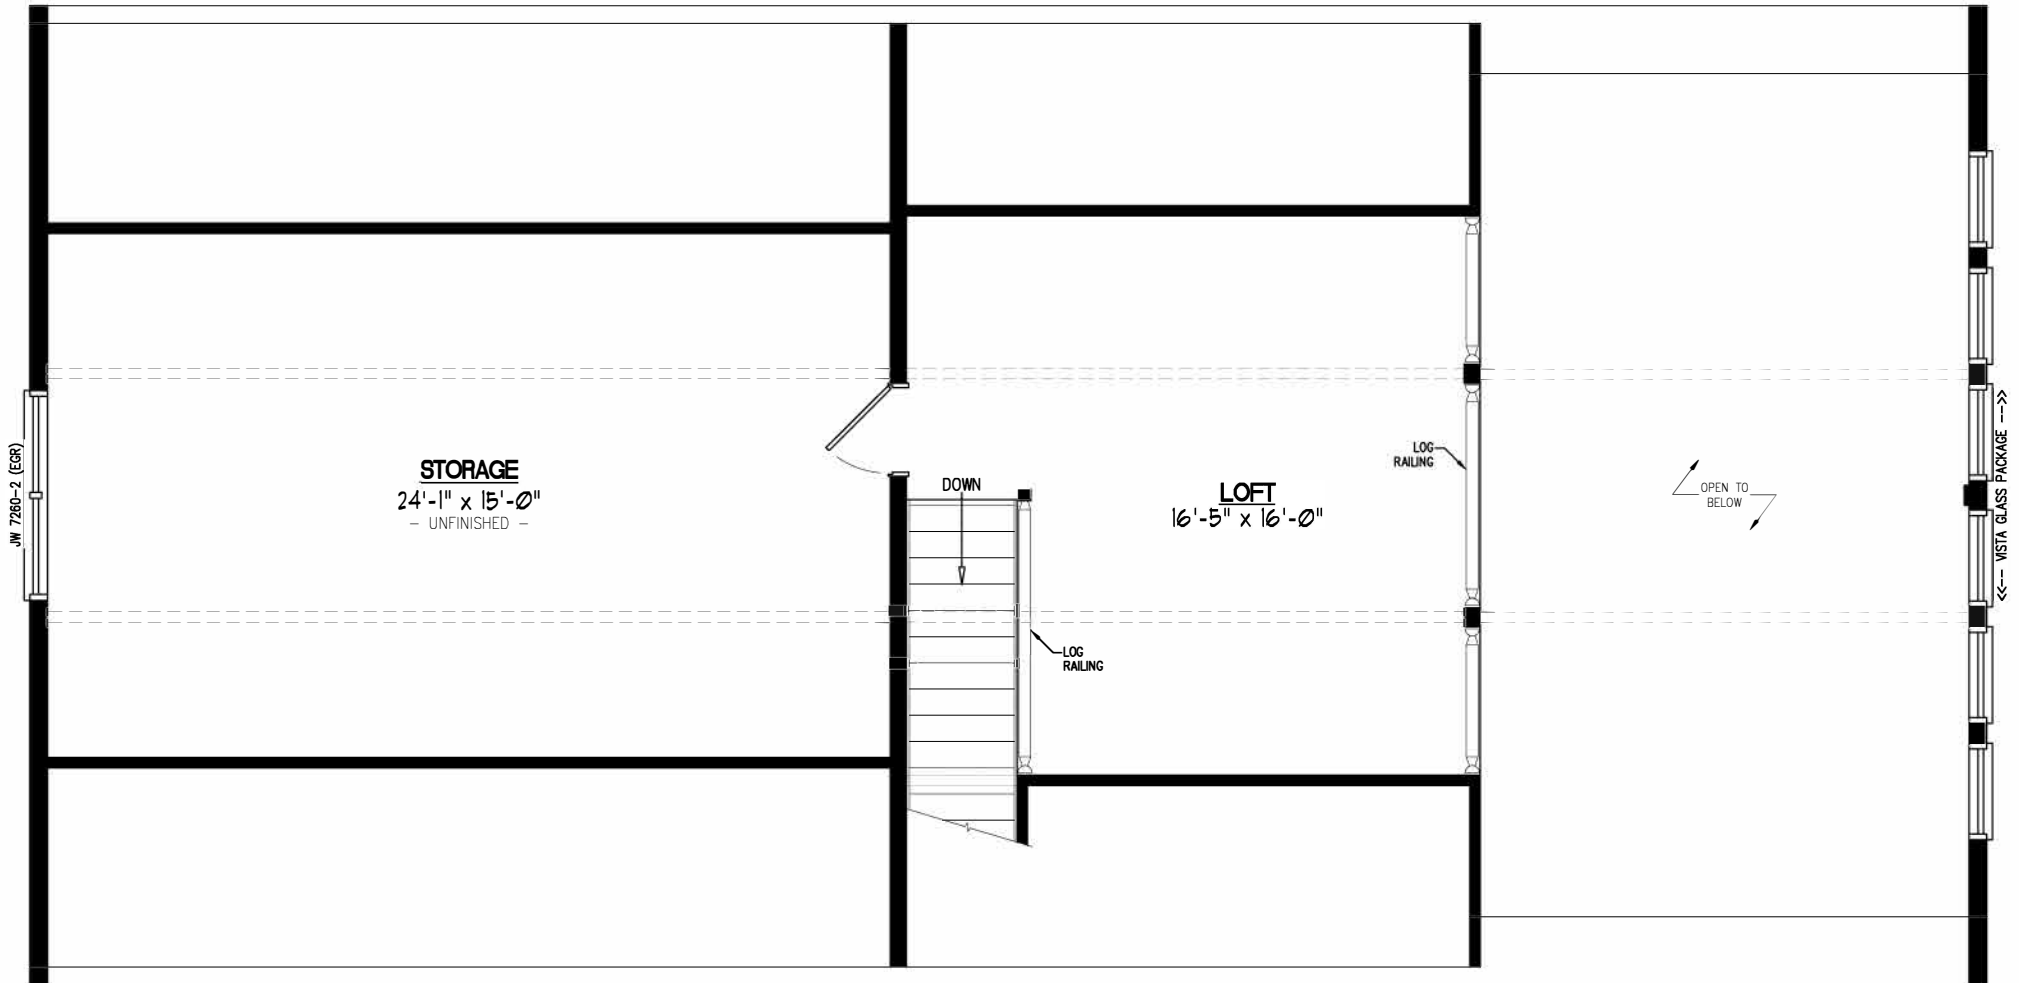

28x56 MOUNTAINEER DELUXE Plan #28MD1408

28x56 MOUNTAINEER DELUXE Plan #28MD1408 2nd Floor