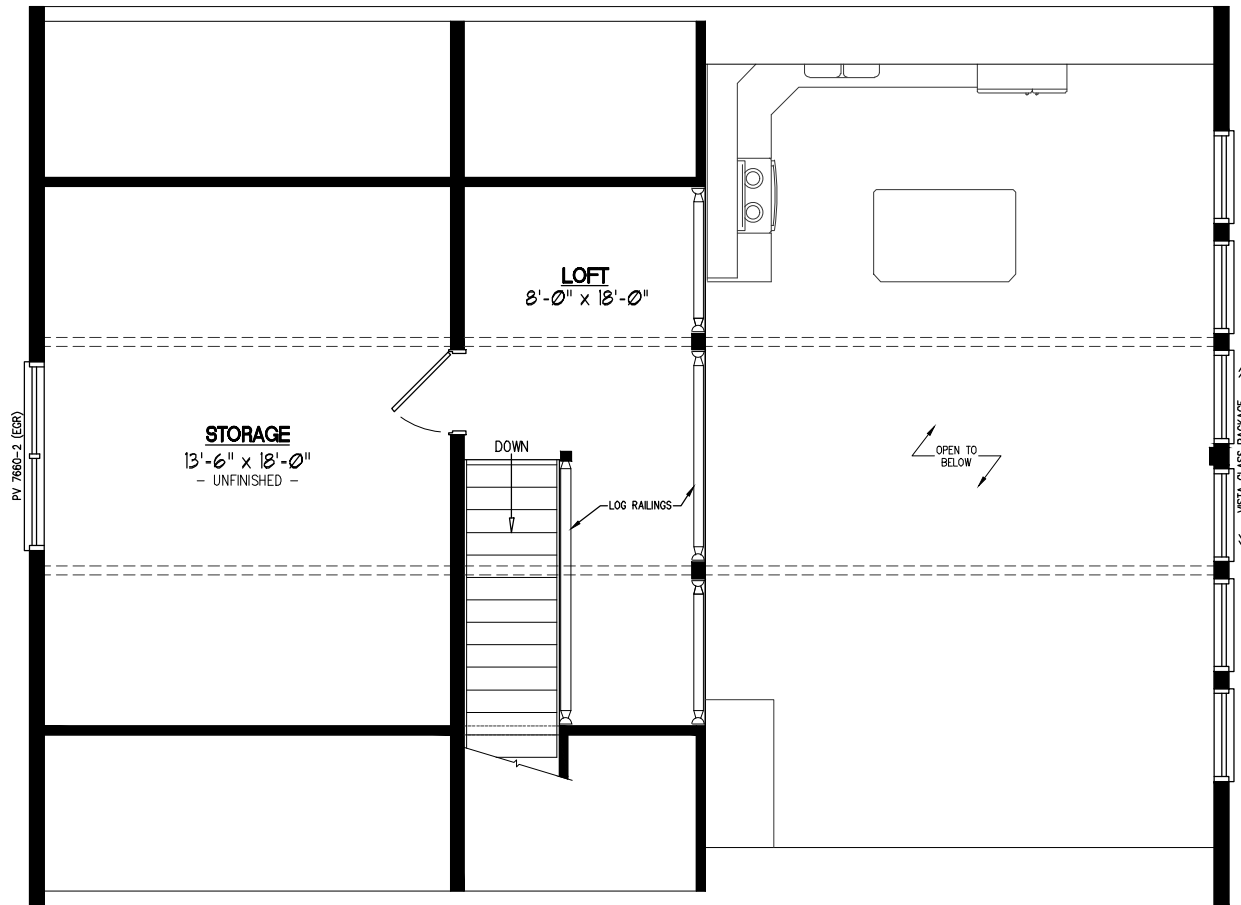

30x40 MOUNTAINEER DELUXE Plan #30MD1403

Certified Cozy Cabins Distributor

30x40 MOUNTAINEER DELUXE Plan #30MD1403 2nd Floor

Certified Cozy Cabins Distributor