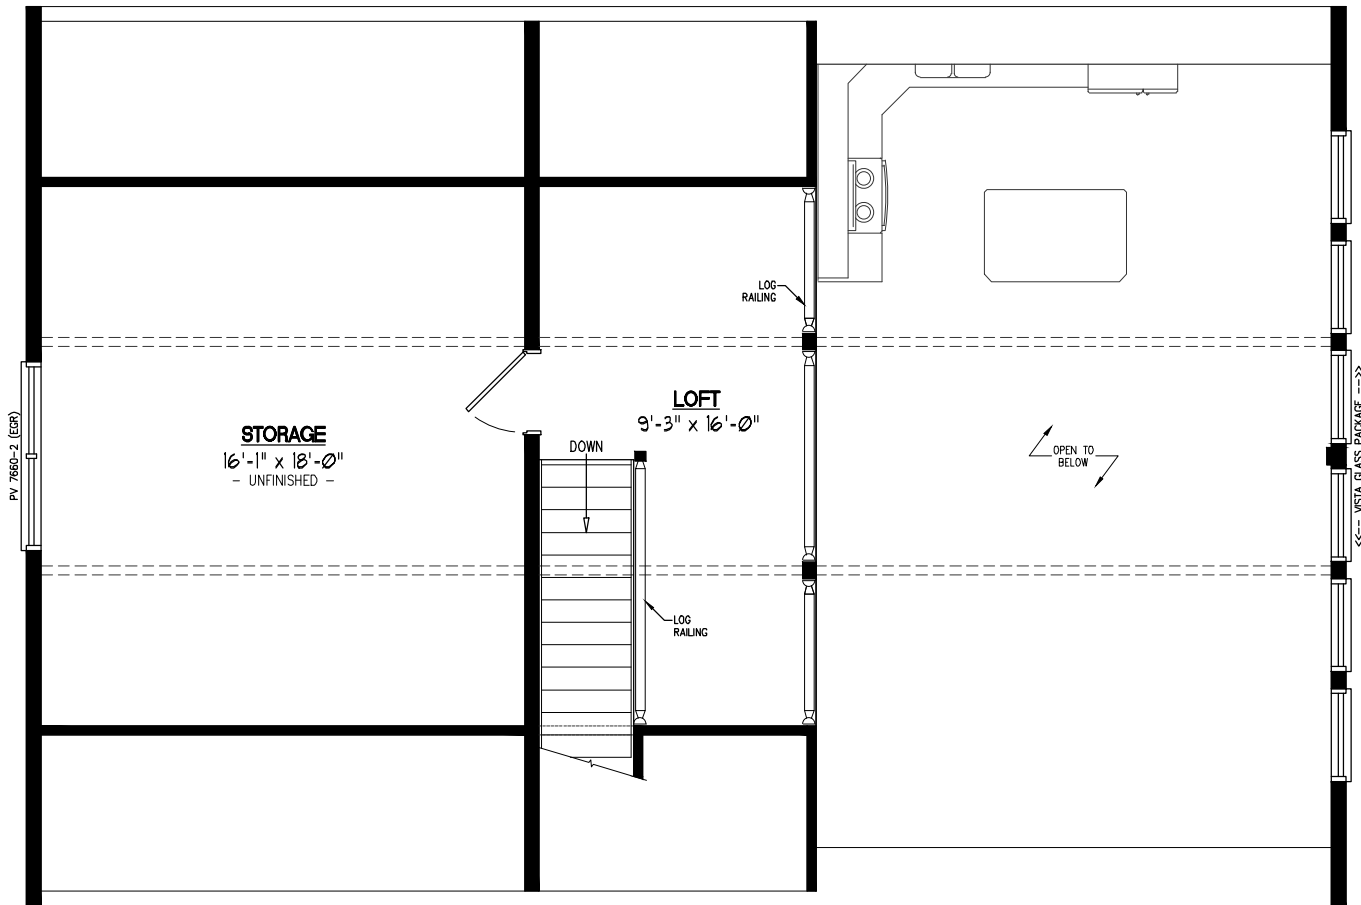

30x44 MOUNTAINEER DELUXE Plan #30MD1404

Certified Cozy Cabins Distributor

30x44 MOUNTAINEER DELUXE Plan #30MD1404 2nd Floor

Certified Cozy Cabins Distributor