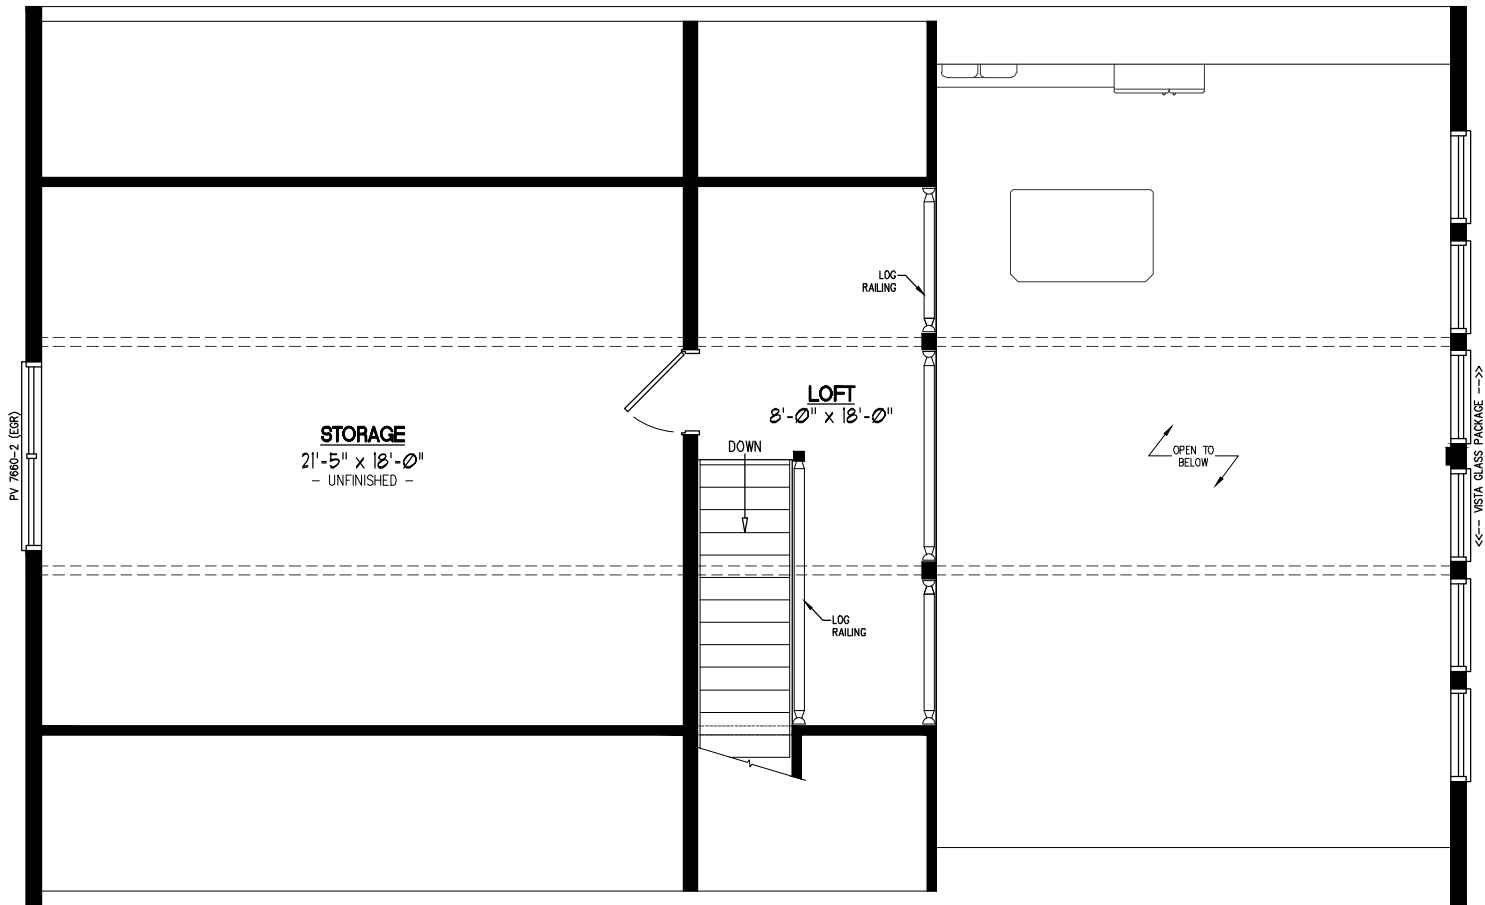

30x48 MOUNTAINEER DELUXE Plan #30MD1405

Certified Cozy Cabins Distributor

30x48 MOUNTAINEER DELUXE Plan #30MD1405 2nd Floor

Certified Cozy Cabins Distributor