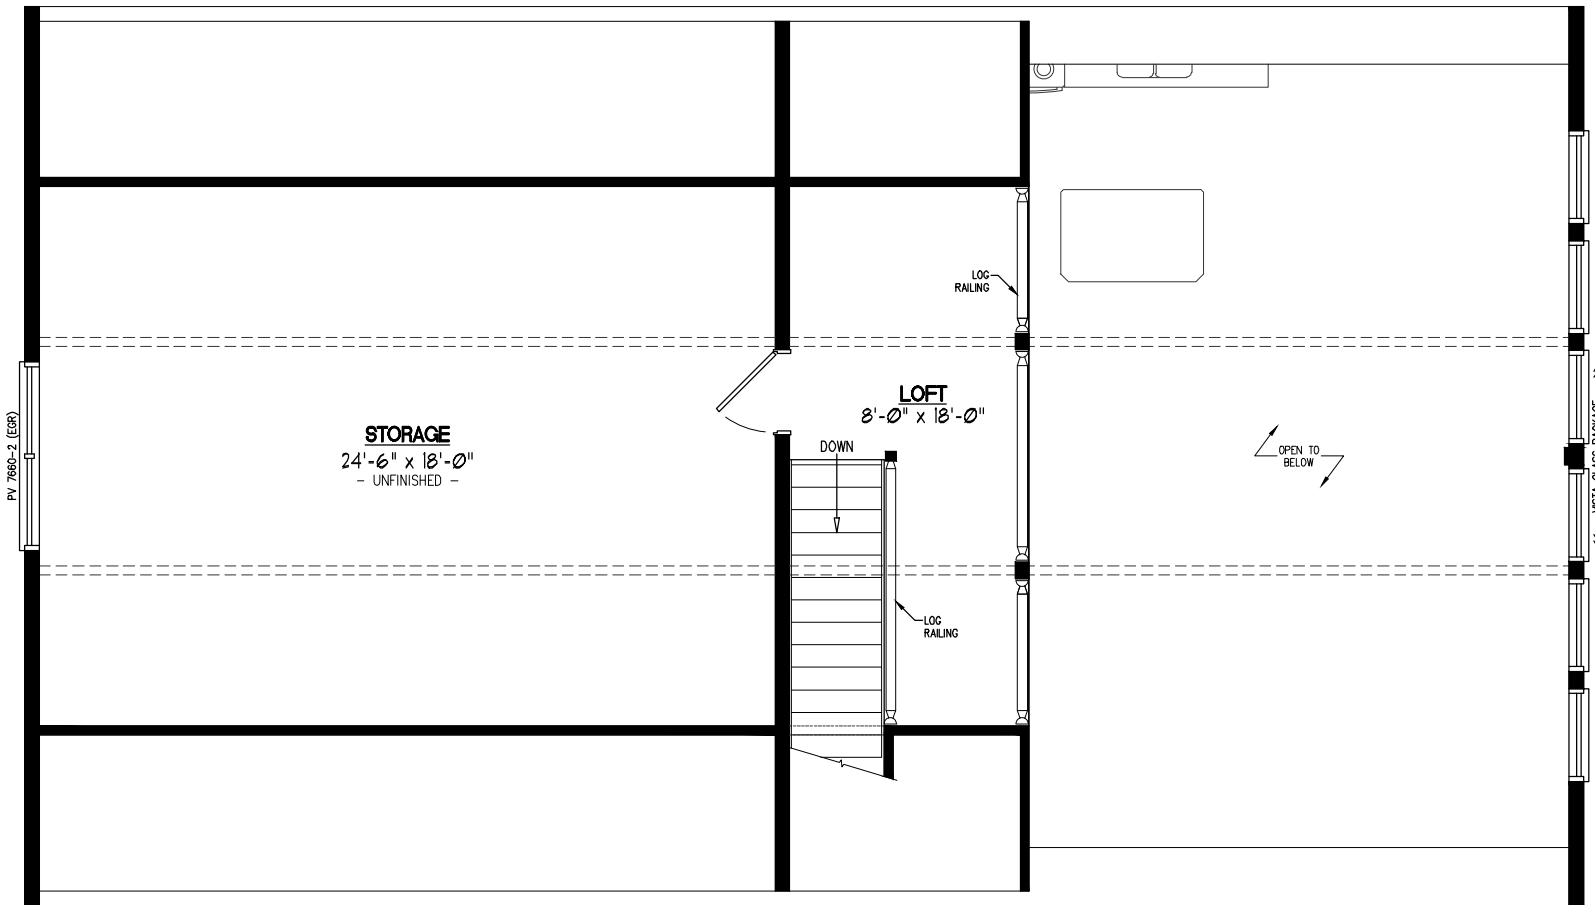

30x52 MOUNTAINEER DELUXE Plan #30MD1406

Certified Cozy Cabins Distributor

30x52 MOUNTAINEER DELUXE Plan #30MD1406 2nd Floor

Certified Cozy Cabins Distributor