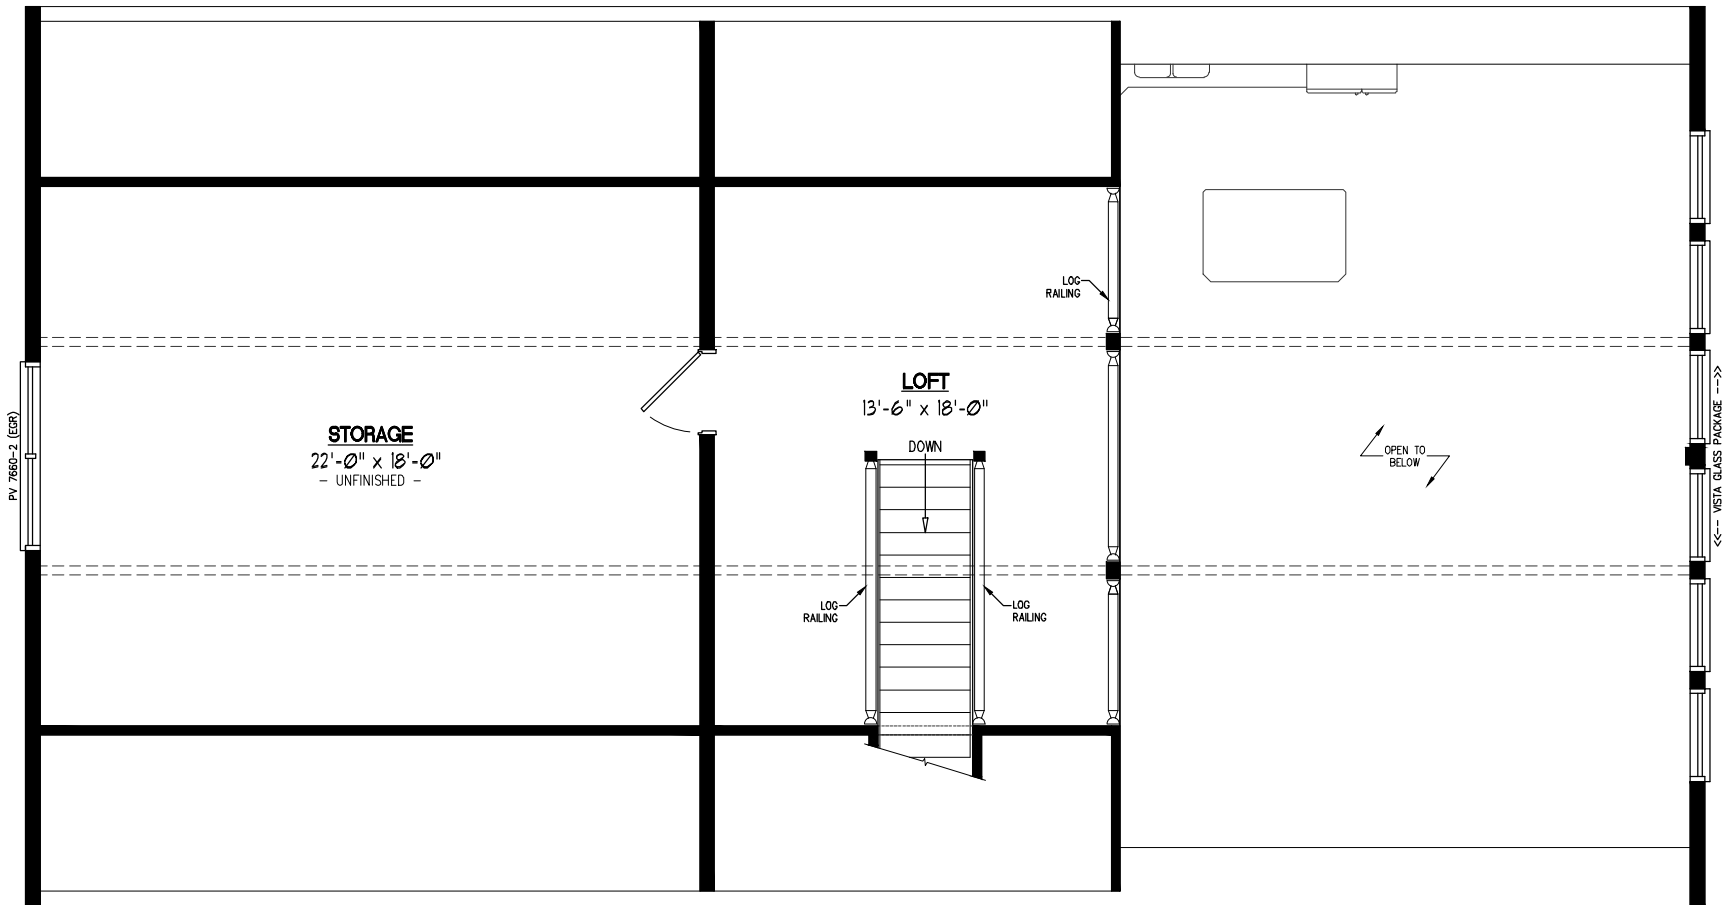

30x56 MOUNTAINEER DELUXE Plan #30MD1409

Certified Cozy Cabins Distributor

30x56 MOUNTAINEER DELUXE Plan #30MD1409 2nd Floor

Certified Cozy Cabins Distributor