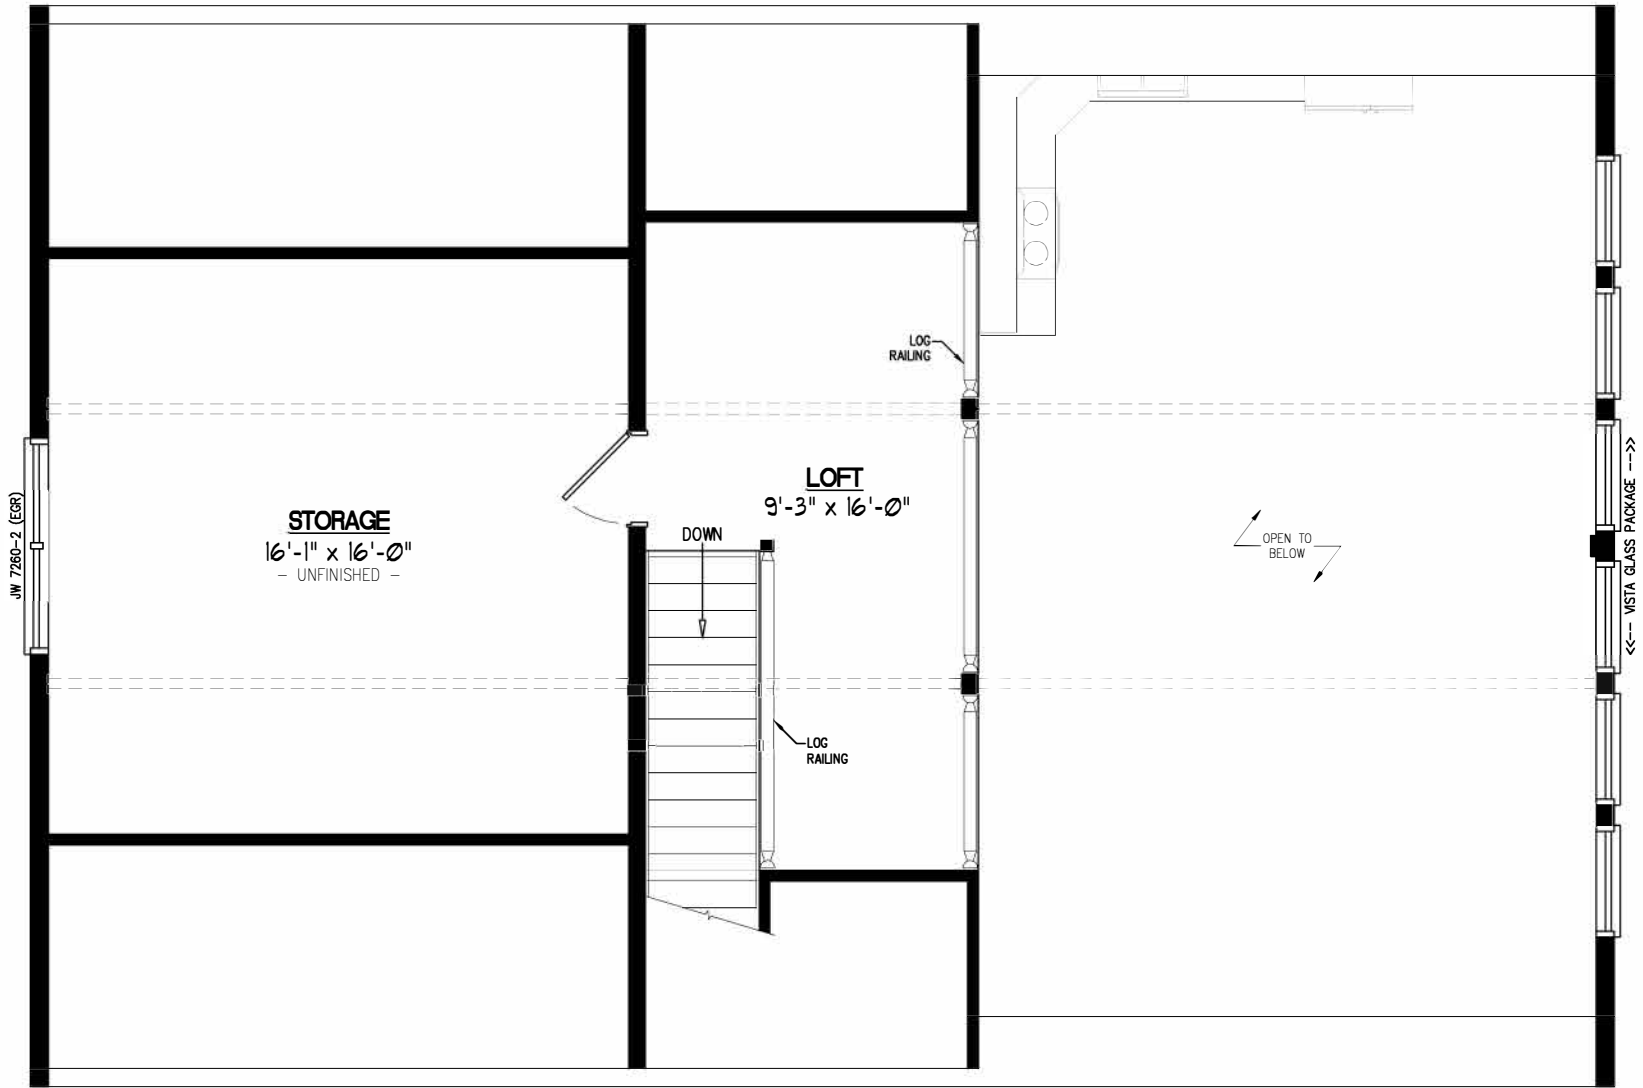

30x44 MOUNTAINEER DELUXE Plan #30MD1404

30x44 MOUNTAINEER DELUXE Plan #30MD1404 2nd Floor