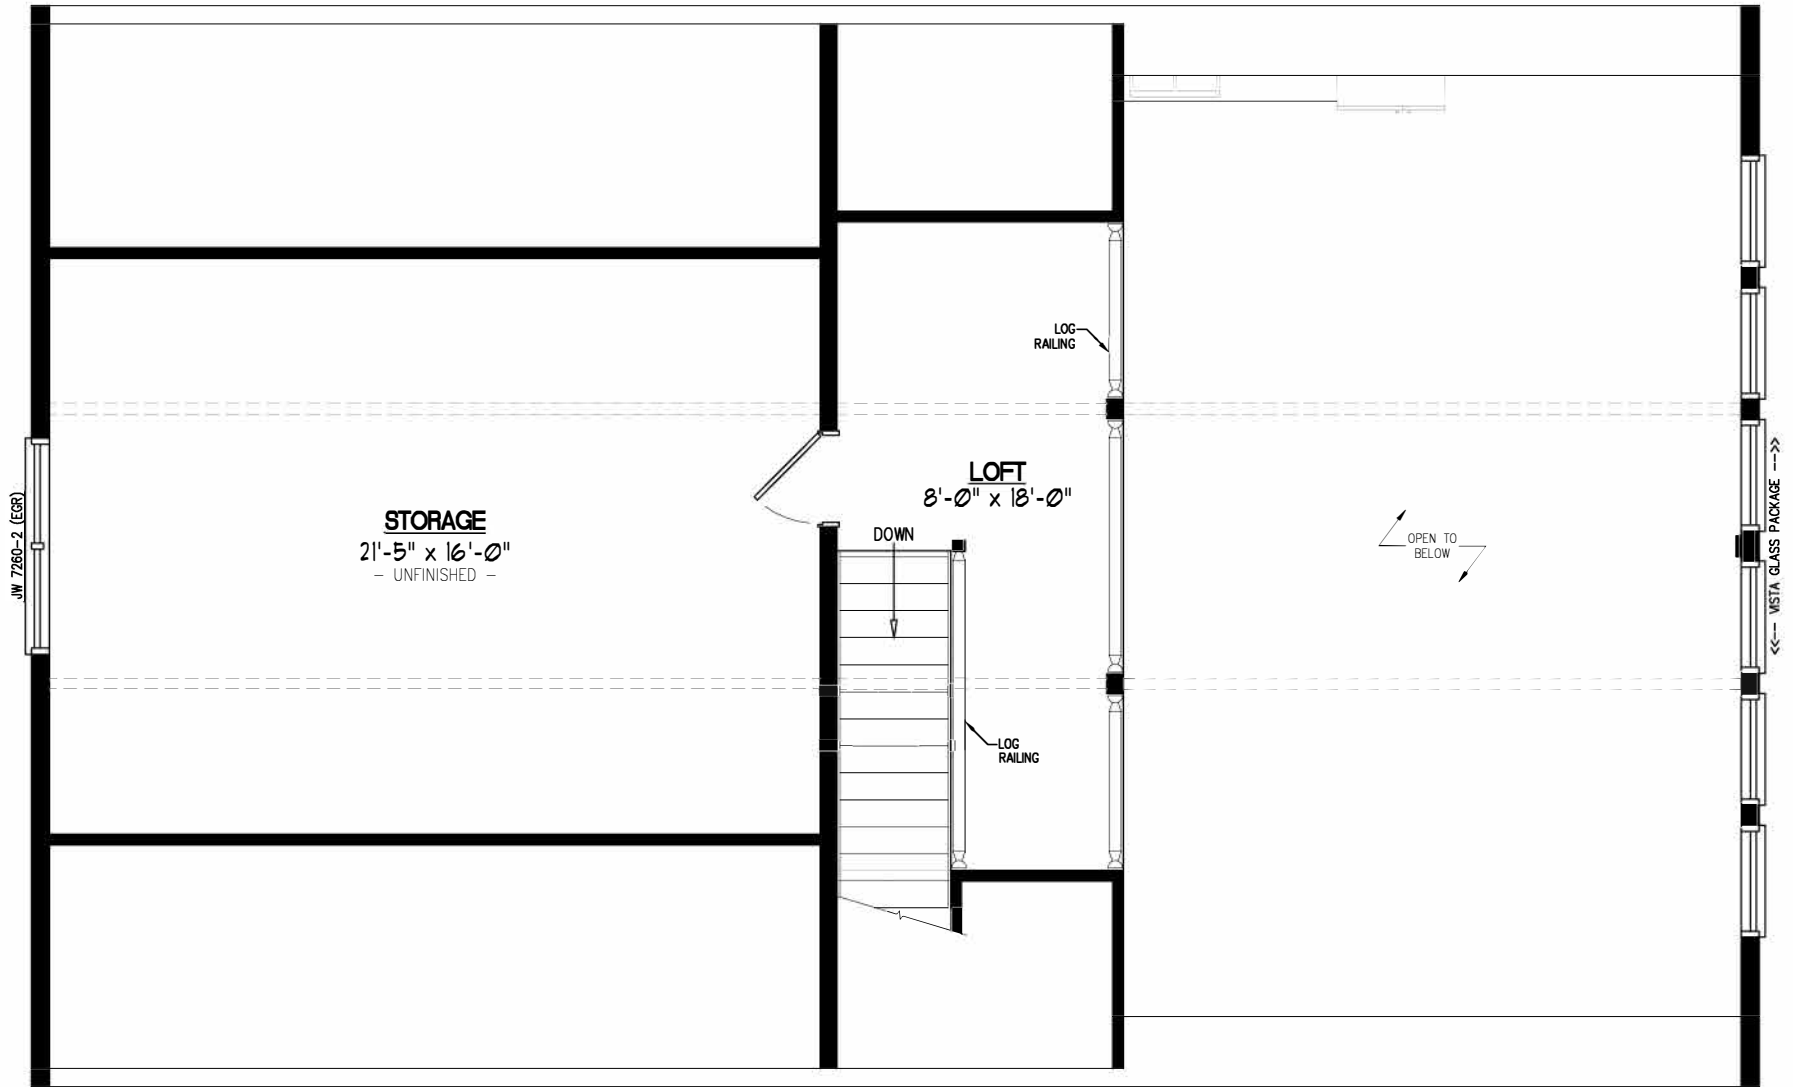

30x48 MOUNTAINEER DELUXE Plan #30MD1405

30x48 MOUNTAINEER DELUXE Plan #30MD1405 2nd Floor