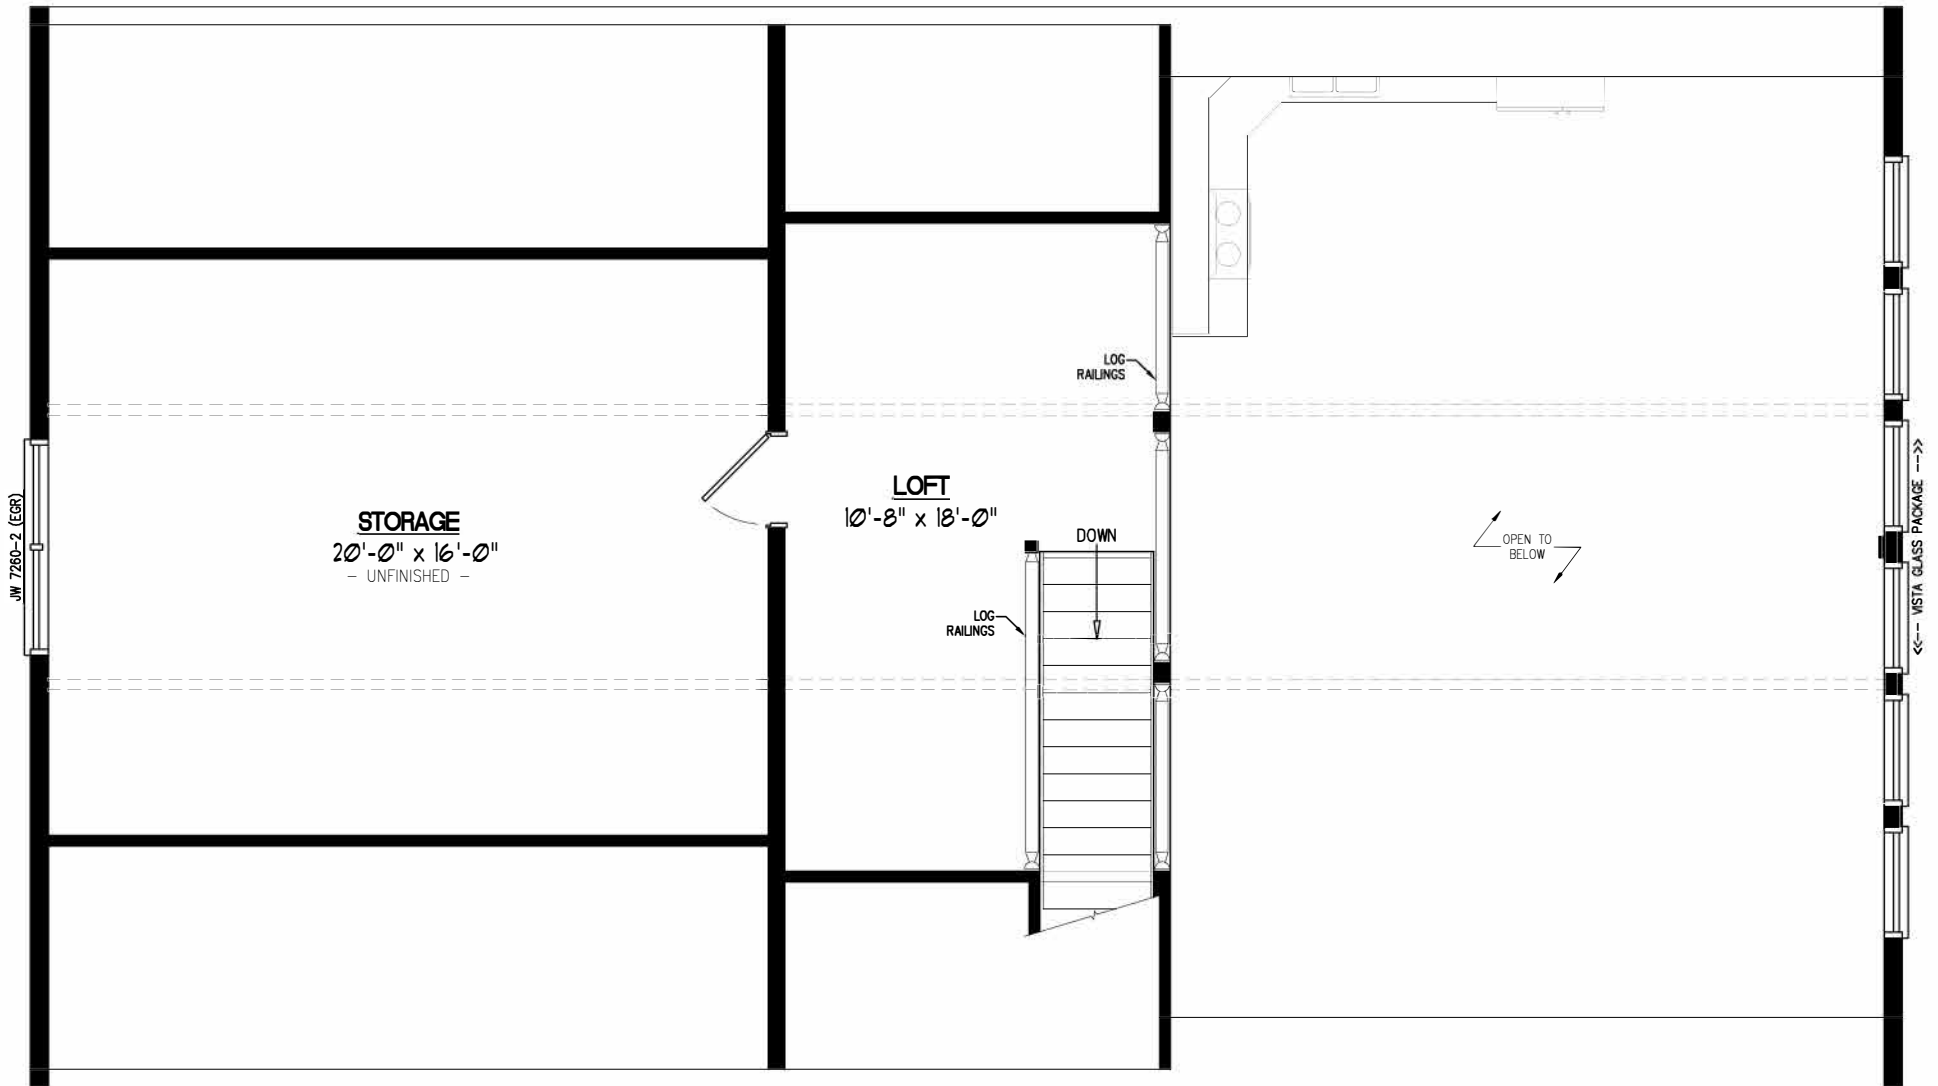

30x52 MOUNTAINEER DELUXE Plan #30MD1407

30x52 MOUNTAINEER DELUXE Plan #30MD1407 2nd Floor