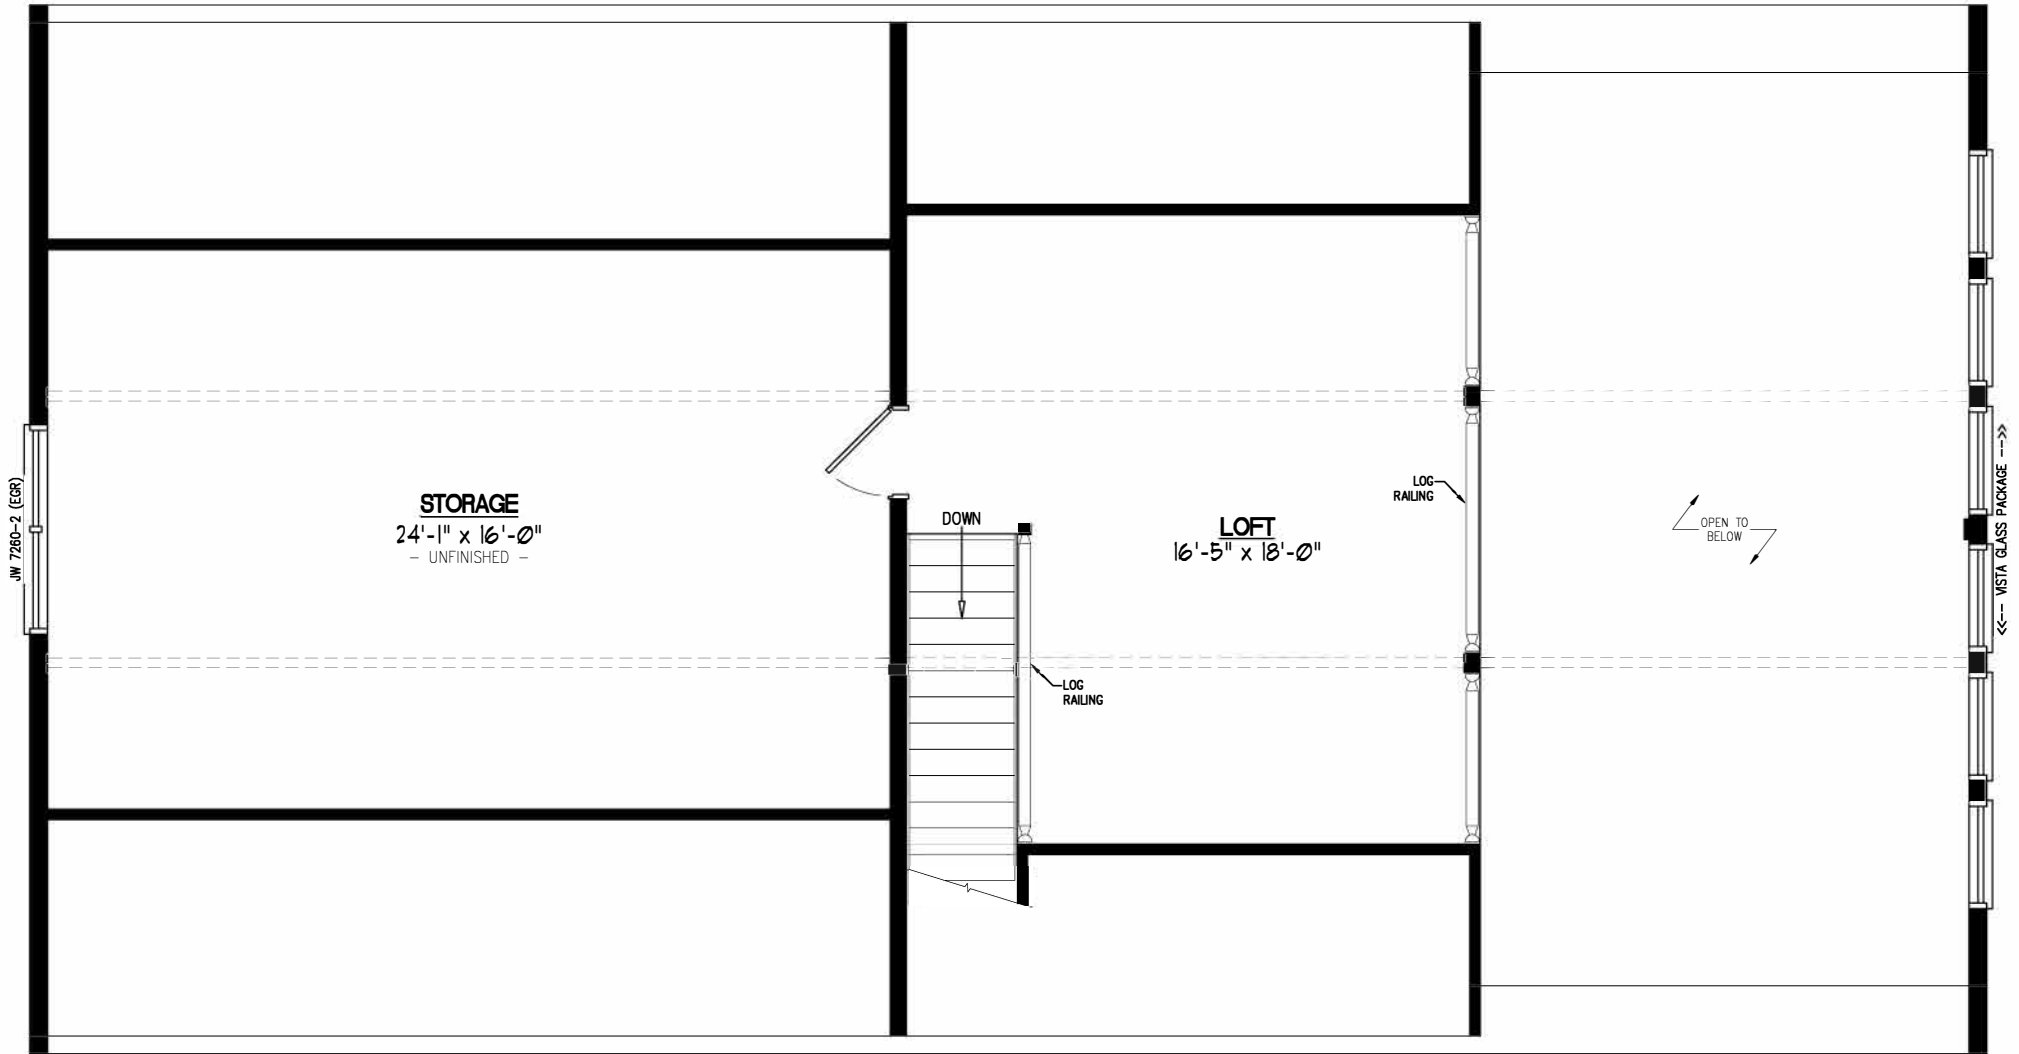

30x56 MOUNTAINEER DELUXE Plan #30MD1408

30x56 MOUNTAINEER DELUXE Plan #30MD1408 2nd Floor