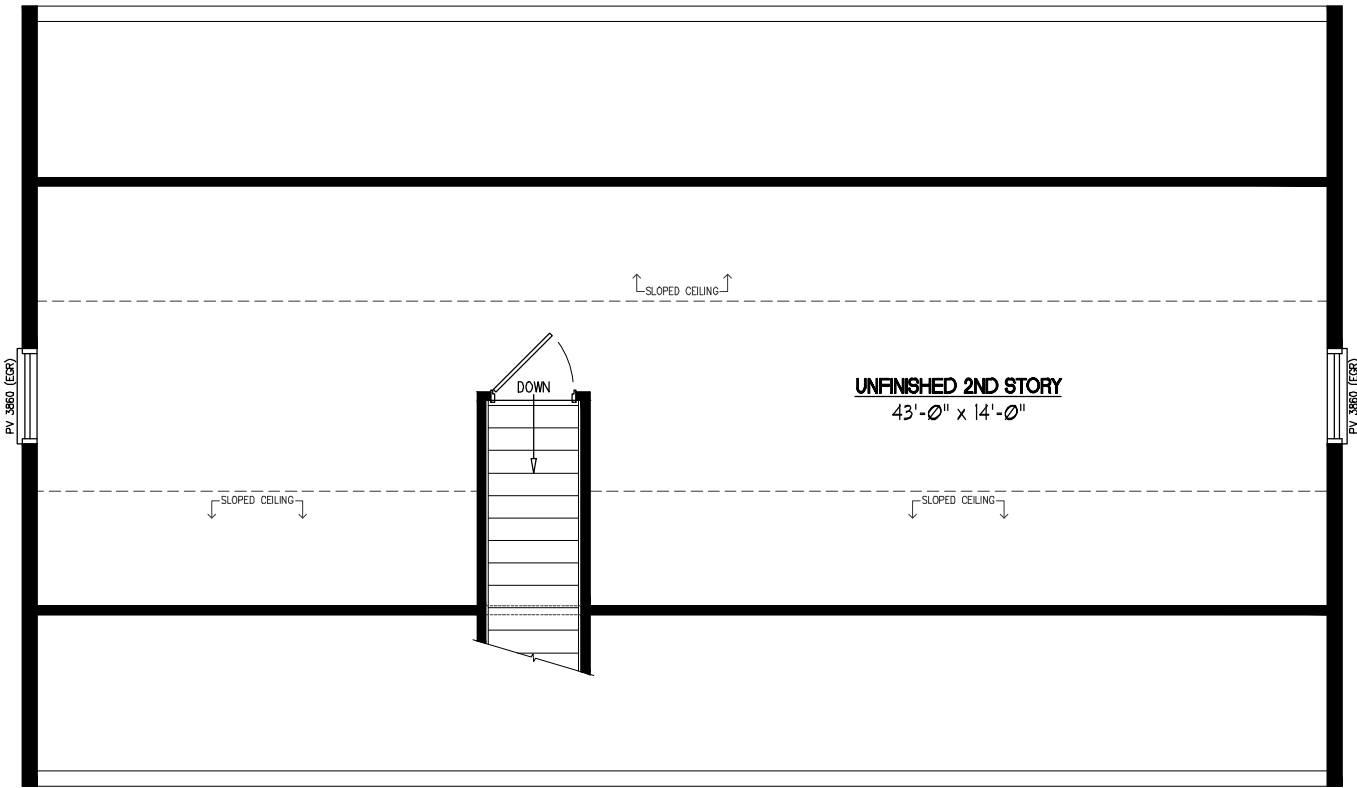

26x44 MOUNTAINEER Plan #26MR1304

Certified Cozy Cabins Distributor

26x44 MOUNTAINEER Plan #26MR1304 2nd Floor

Certified Cozy Cabins Distributor