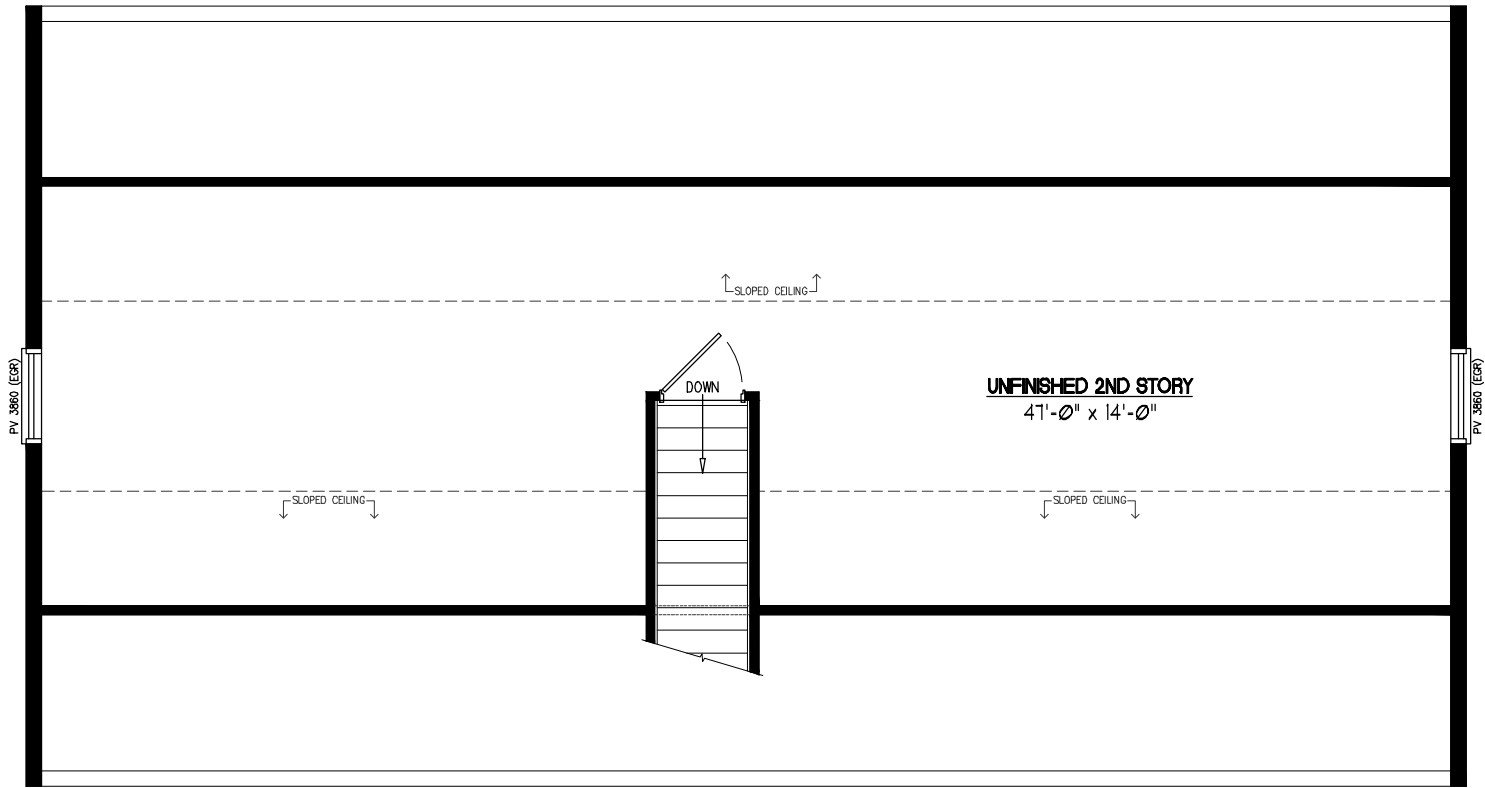

26x48 MOUNTAINEER Plan #26MR1305

Certified Cozy Cabins Distributor

26x48 MOUNTAINEER Plan #26MR1305 2nd Floor

Certified Cozy Cabins Distributor