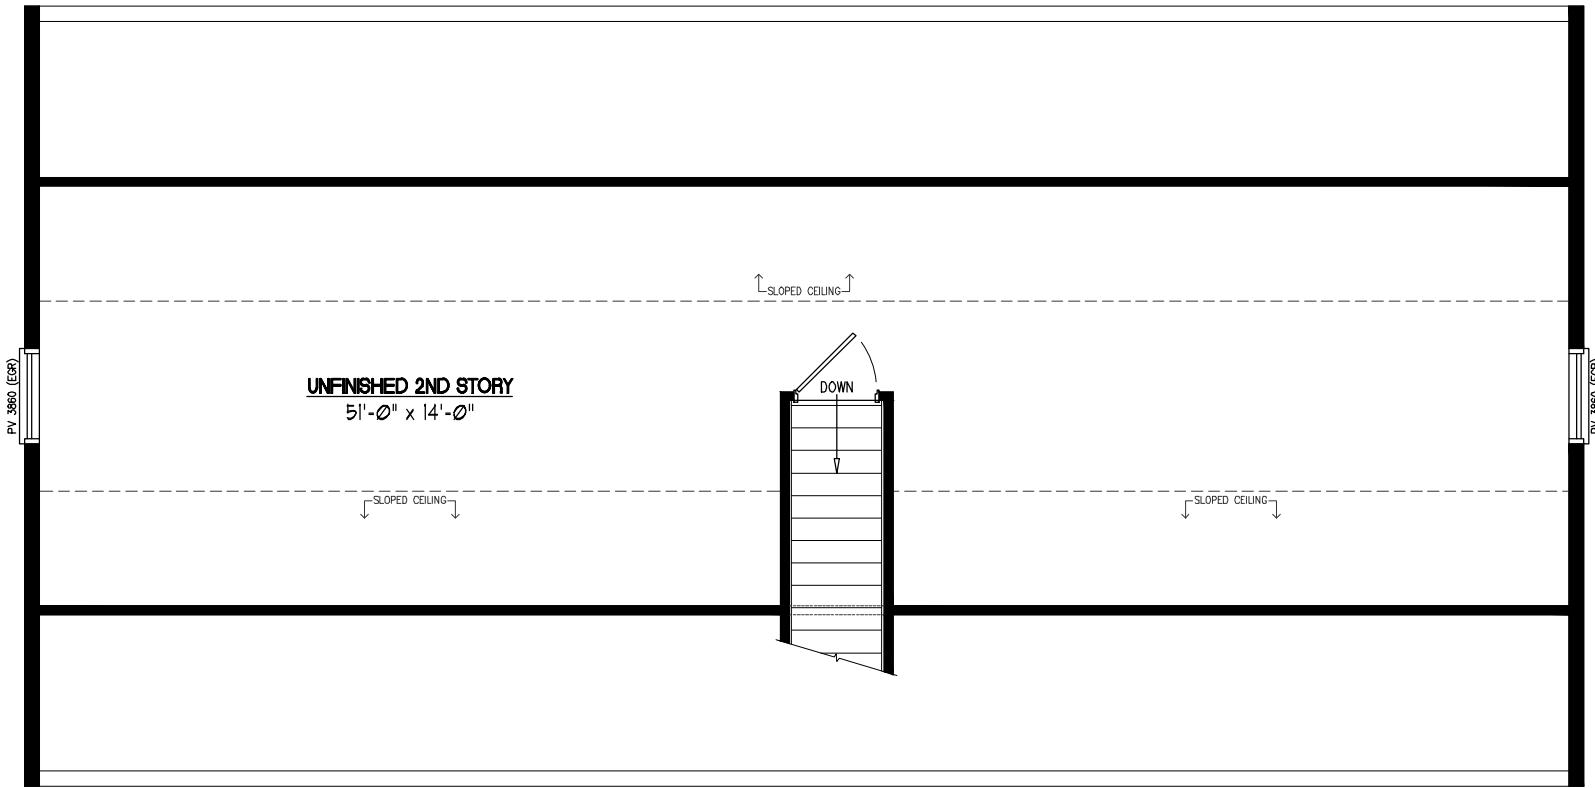

26x52 MOUNTAINEER Plan #26MR1306

Certified Cozy Cabins Distributor

26x52 MOUNTAINEER Plan #26MR1306 2nd Floor

Certified Cozy Cabins Distributor