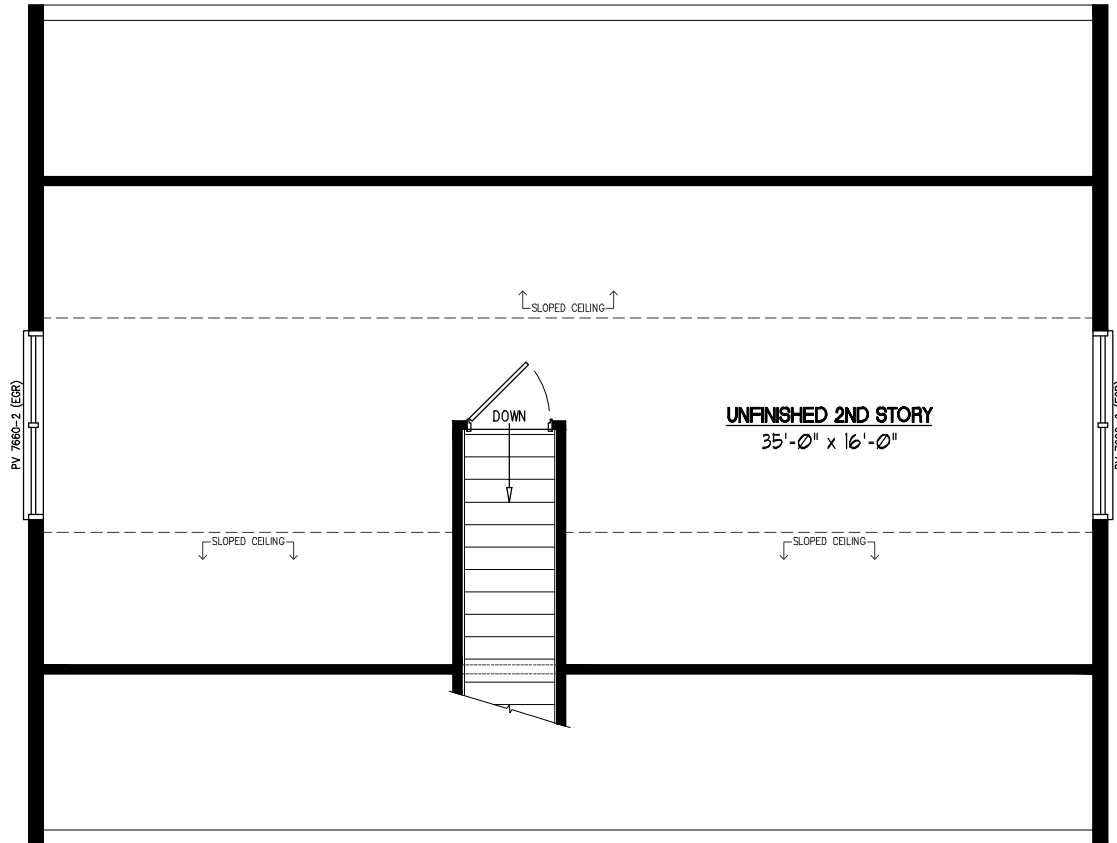

28x36 MOUNTAINEER Plan #28MR1302

Certified Cozy Cabins Distributor

28x36 MOUNTAINEER Plan #28MR1302 2nd Floor

Certified Cozy Cabins Distributor