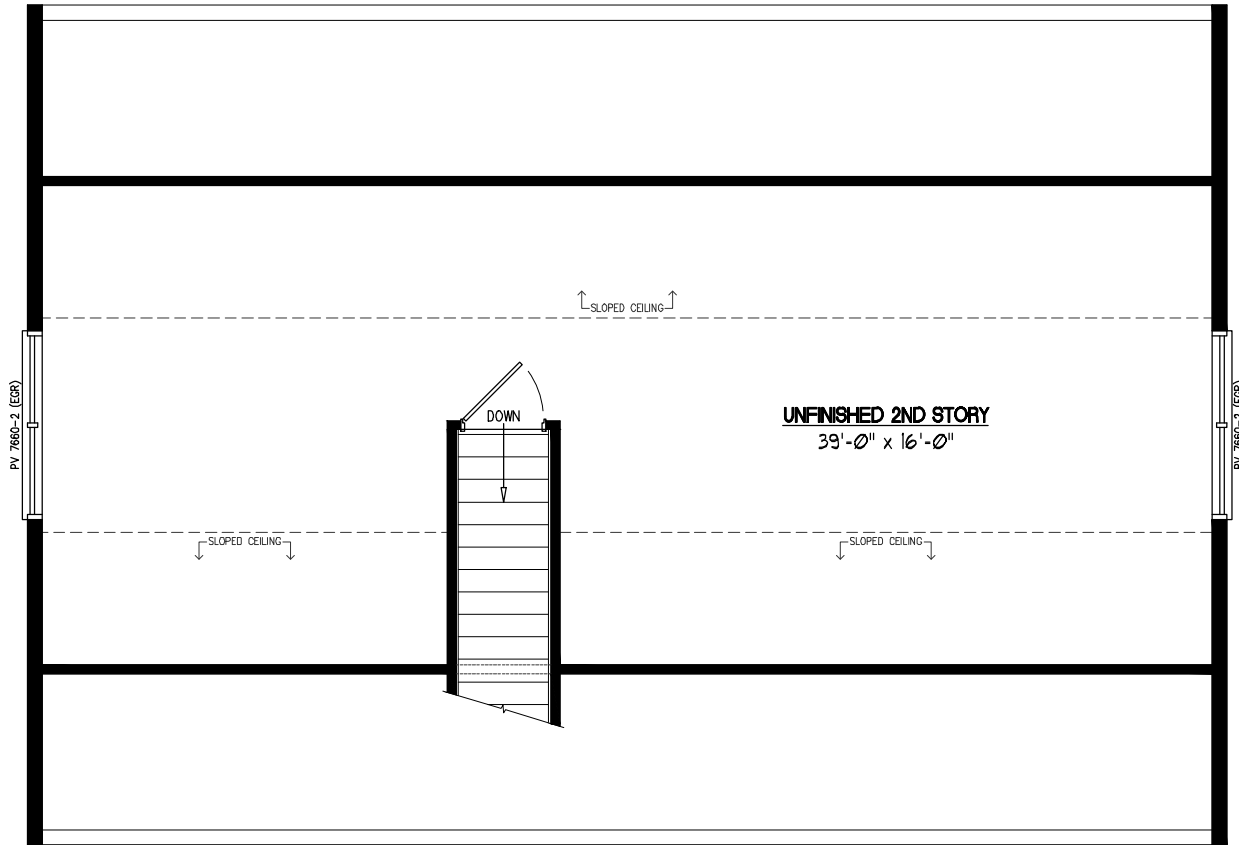

28x40 MOUNTAINEER Plan #28MR1303

Certified Cozy Cabins Distributor

28x40 MOUNTAINEER Plan #28MR1303 2nd Floor

Certified Cozy Cabins Distributor