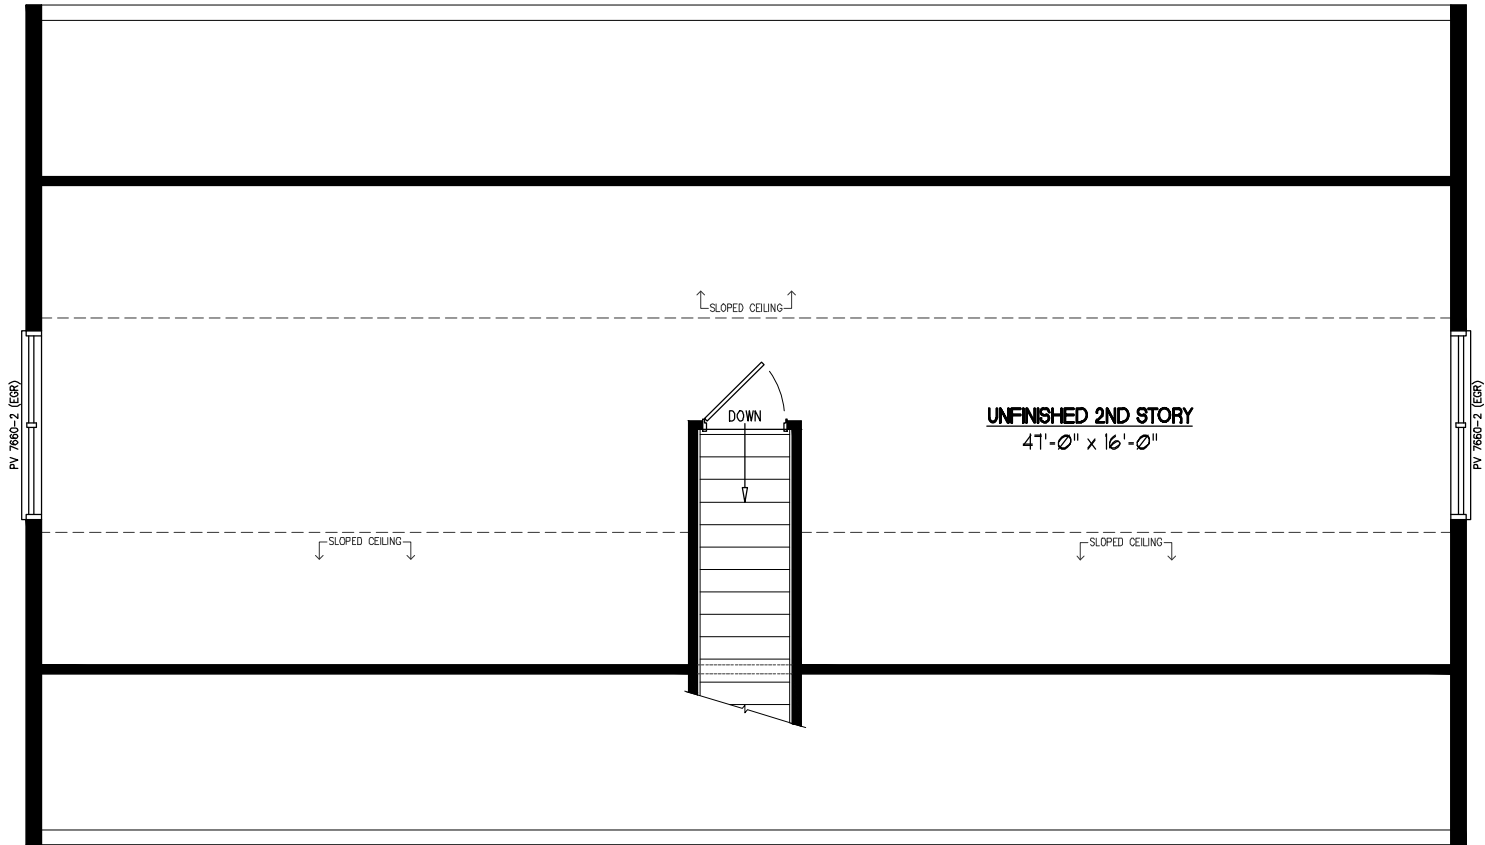

28x48 MOUNTAINEER Plan #28MR1305

Certified Cozy Cabins Distributor

28x48 MOUNTAINEER Plan #28MR1305 2nd Floor

Certified Cozy Cabins Distributor