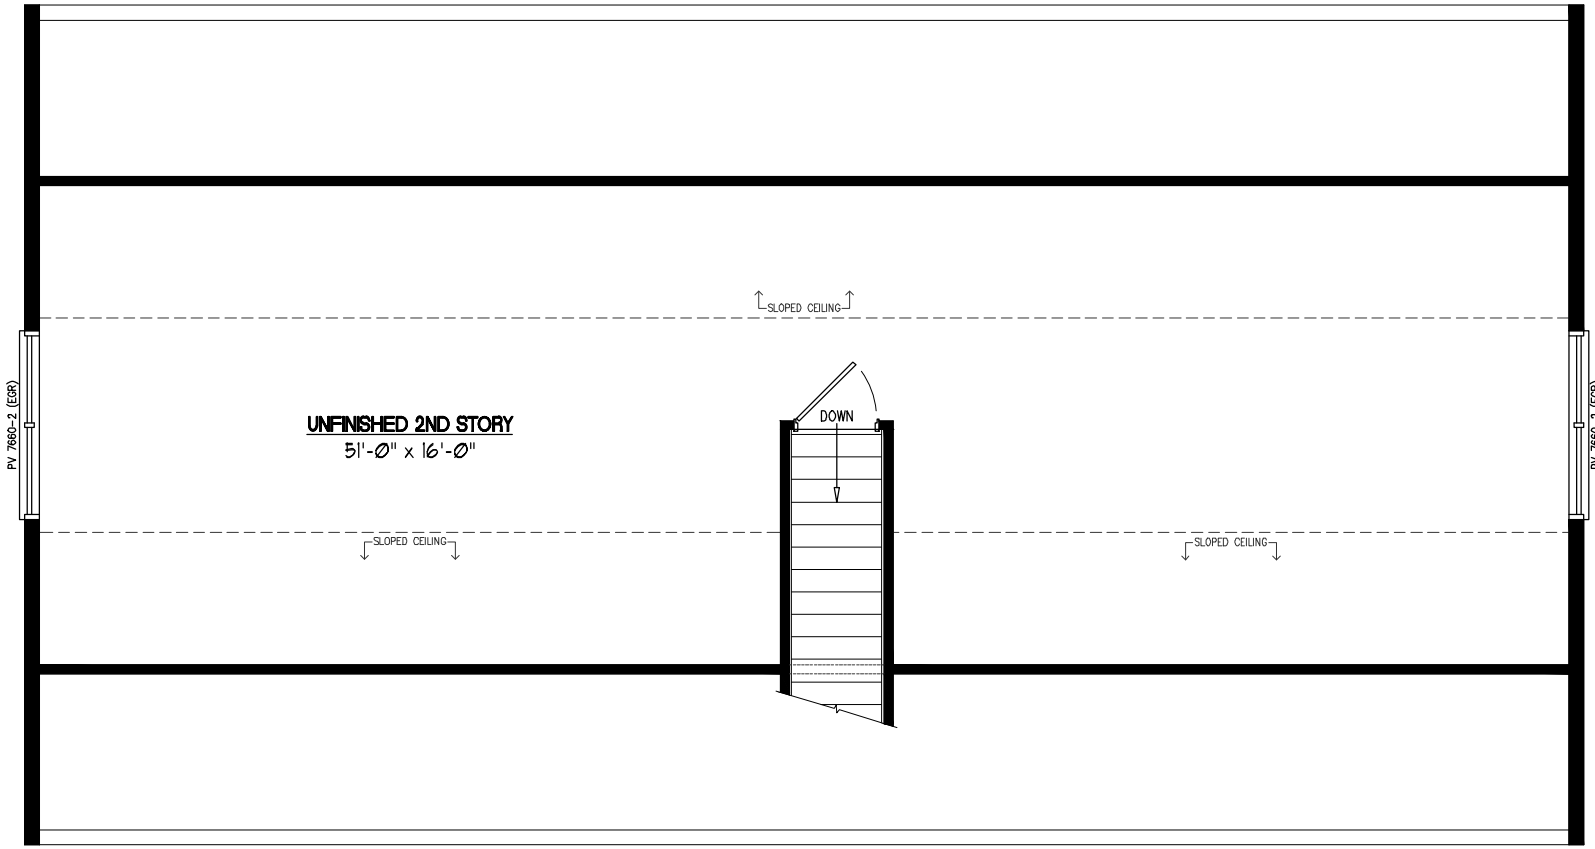

28x52 MOUNTAINEER Plan #28MR1306

Certified Cozy Cabins Distributor

28x52 MOUNTAINEER Plan #28MR1306 2nd Floor

Certified Cozy Cabins Distributor