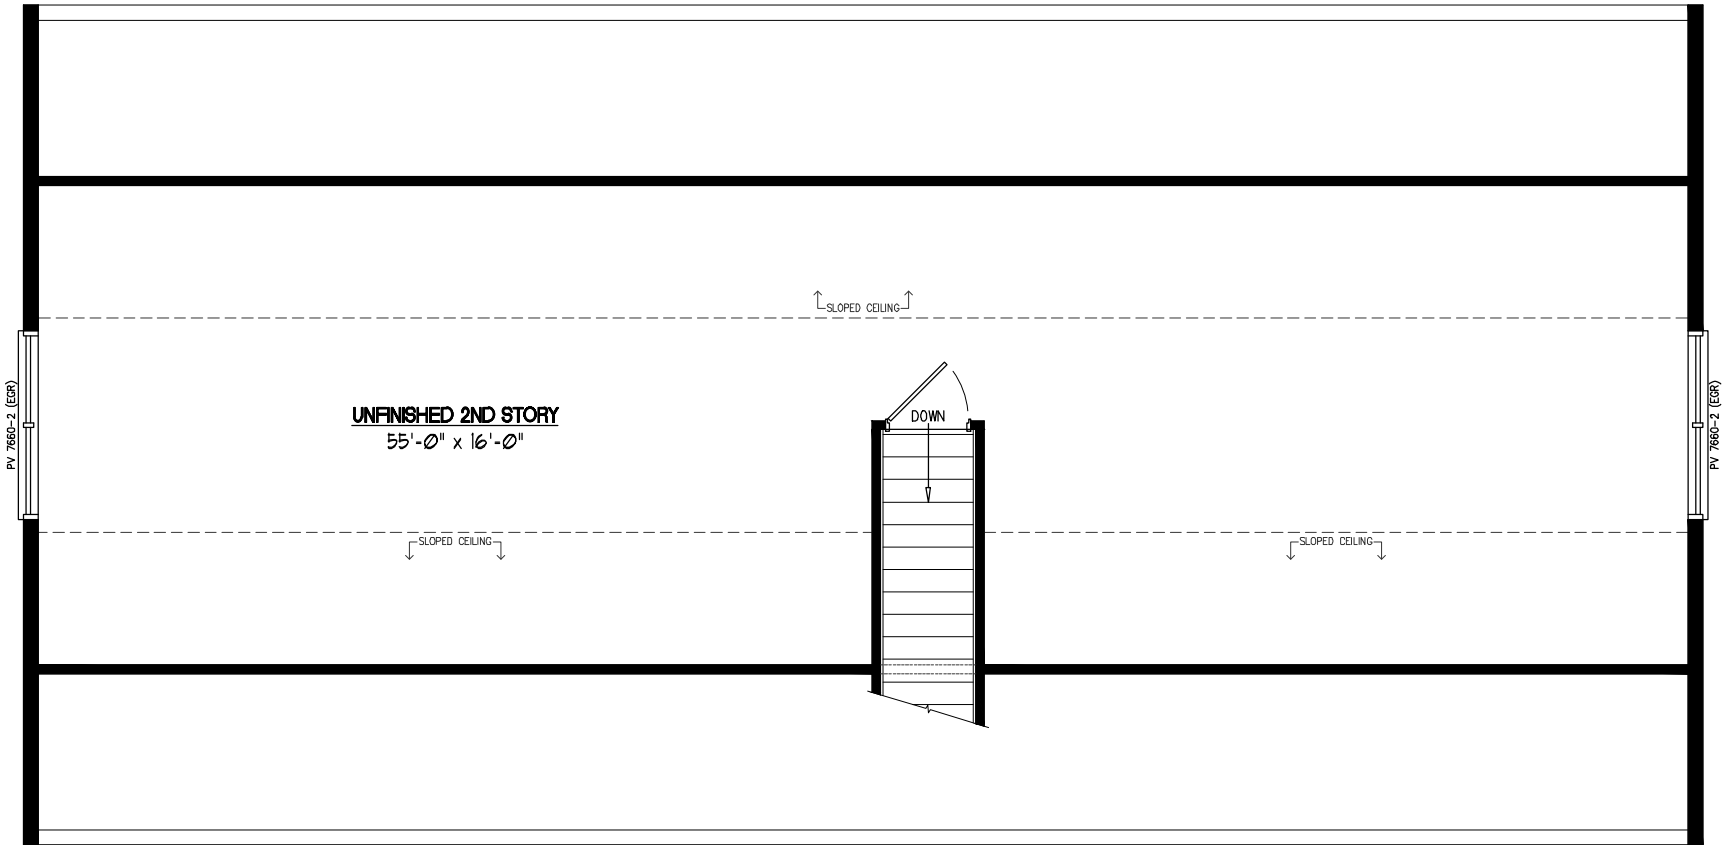

28x56 MOUNTAINEER Plan #28MR1309

Certified Cozy Cabins Distributor

28x56 MOUNTAINEER Plan #28MR1309 2nd Floor

Certified Cozy Cabins Distributor