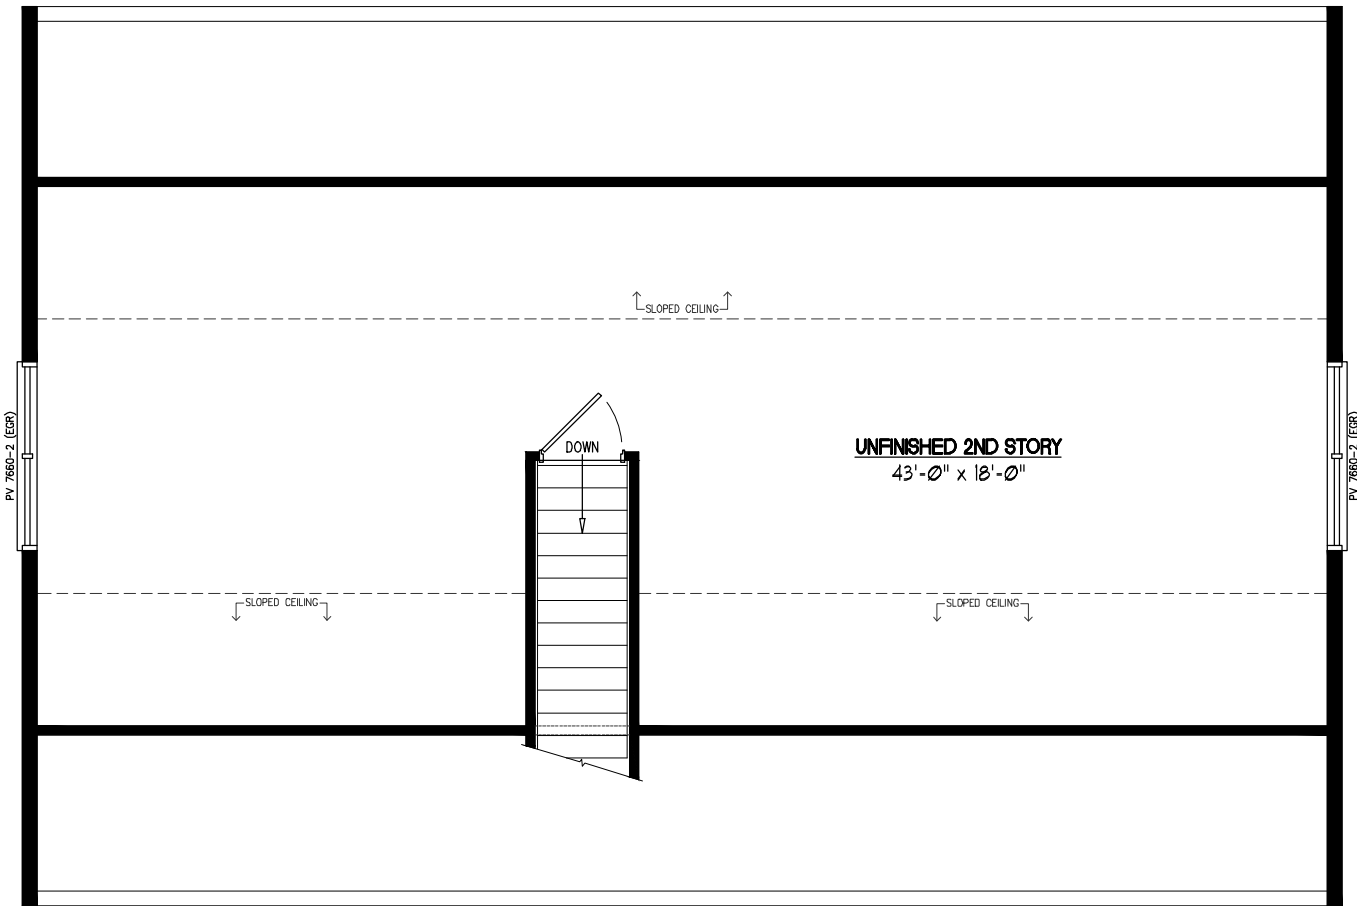

30x44 MOUNTAINEER Plan #30MR1304

Certified Cozy Cabins Distributor

30x44 MOUNTAINEER Plan #30MR1304 2nd Floor

Certified Cozy Cabins Distributor